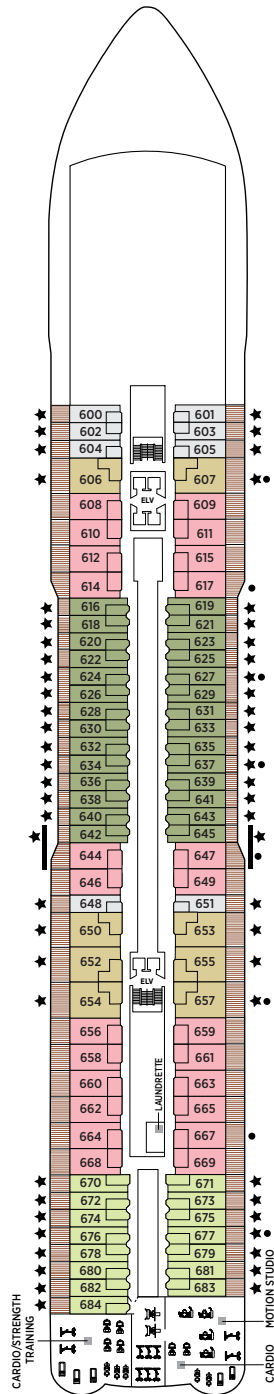

Seven Seas Explorer® DECK PLANS

DECK 4

DECK 5

DECK 6

DECK 7

DECK 8

 RS REGENT SUITE	 D CONCIERGE SUITE
 MS MASTER SUITE	 E CONCIERGE SUITE
 GS GRAND SUITE	 F1 SUPERIOR SUITE
 ES EXPLORER SUITE	 F2 SUPERIOR SUITE
 SS SEVEN SEAS SUITE	 G1 DELUXE VERANDA SUITE
 A PENTHOUSE SUITE	 G2 DELUXE VERANDA SUITE
 B PENTHOUSE SUITE	 H VERANDA SUITE
 C PENTHOUSE SUITE	

OVERALL LENGTH . . . 735 ft.
 BEAM (WIDTH) 102 ft.
 DRAFT 23 ft.
 GUESTS 750
 OFFICERS European
 CREW 542 International
 GUEST DECKS 10
 GROSS TONNAGE . . . 56,000
 CRUISING SPEED . . . 19.5 Knots
 SHIP'S REGISTRY . . . Marshall Islands

DECK 9

DECK 10

DECK 11

DECK 12

DECK 14

- + 2-bedroom suite accommodates up to 6 guests
 - Convertible sofa bed
 - ♿ Wheelchair accessible suites 822, 823, and 916 have shower stall instead of bathtub
 - Connecting suites
 - ★ Bathroom features a glass-enclosed shower instead of bathtub in category A, B, C, G1, G2 and H
- Up to one rollaway bed can be added to most suites, please inquire at time of booking.