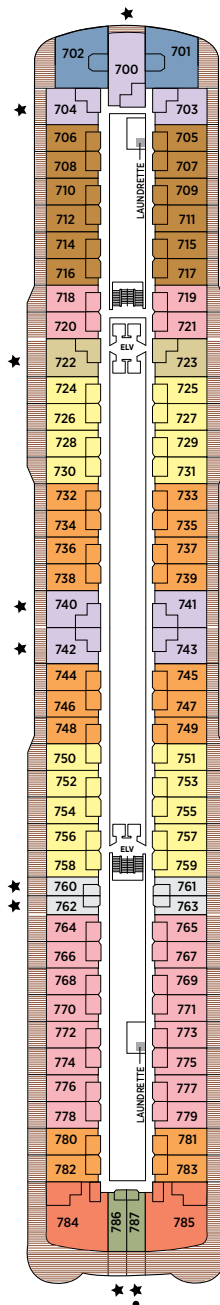

Seven Seas Explorer® DECK PLANS

DECK 4

DECK 5

DECK 6

DECK 7

DECK 8

 RS REGENT SUITE	 D CONCIERGE SUITE
 MS MASTER SUITE	 E CONCIERGE SUITE
 GS GRAND SUITE	 F1 SUPERIOR SUITE
 ES EXPLORER SUITE	 F2 SUPERIOR SUITE
 SS SEVEN SEAS SUITE	 G1 DELUXE VERANDA SUITE
 A PENTHOUSE SUITE	 G2 DELUXE VERANDA SUITE
 B PENTHOUSE SUITE	 H VERANDA SUITE
 C PENTHOUSE SUITE	

OVERALL LENGTH . . . 735 ft.
 BEAM (WIDTH) 102 ft.
 DRAFT 23 ft.
 GUESTS 750
 OFFICERS European
 CREW 542 International
 GUEST DECKS 10
 GROSS TONNAGE . . . 56,000
 CRUISING SPEED . . . 19.5 Knots
 SHIP'S REGISTRY . . . Marshall Islands

DECK 9

DECK 10

DECK 11

DECK 12

DECK 14

- + 2-bedroom suite accommodates up to 6 guests
 - Convertible sofa bed
 - ♿ Wheelchair accessible suites 822, 823, and 916 have shower stall instead of bathtub
 - Connecting suites
 - ★ Bathroom features a glass-enclosed shower instead of bathtub in category A, B, C, G1, G2 and H
- Up to one rollaway bed can be added to most suites, please inquire at time of booking.