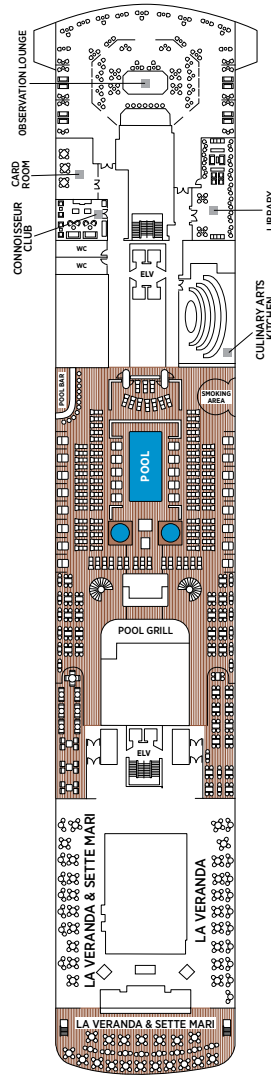

Seven Seas Explorer® DECK PLANS

DECK 4

DECK 5

DECK 6

DECK 7

DECK 8

 RS REGENT SUITE	 D CONCIERGE SUITE
 MS MASTER SUITE	 E CONCIERGE SUITE
 GS GRAND SUITE	 F1 SUPERIOR SUITE
 ES EXPLORER SUITE	 F2 SUPERIOR SUITE
 SS SEVEN SEAS SUITE	 G1 DELUXE VERANDA SUITE
 A PENTHOUSE SUITE	 G2 DELUXE VERANDA SUITE
 B PENTHOUSE SUITE	 H VERANDA SUITE
 C PENTHOUSE SUITE	

OVERALL LENGTH . . . 735 ft.
 BEAM (WIDTH) 102 ft.
 DRAFT 23 ft.
 GUESTS 750
 OFFICERS European
 CREW 542 International
 GUEST DECKS 10
 GROSS TONNAGE . . . 56,000
 CRUISING SPEED . . . 19.5 Knots
 SHIP'S REGISTRY . . . Marshall Islands

DECK 9

DECK 10

DECK 11

DECK 12

DECK 14

- + 2-bedroom suite accommodates up to 6 guests
 - Convertible sofa bed
 - ♿ Wheelchair accessible suites 822, 823, and 916 have shower stall instead of bathtub
 - Connecting suites
 - ★ Bathroom features a glass-enclosed shower instead of bathtub in category A, B, C, G1, G2 and H
- Up to one rollaway bed can be added to most suites, please inquire at time of booking.