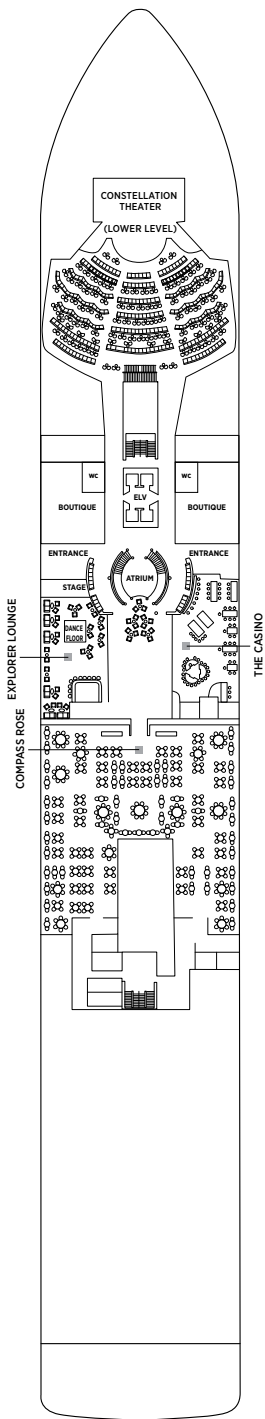

Seven Seas Explorer® DECK PLANS

DECK 4

DECK 5

DECK 6

DECK 7

DECK 8

 RS REGENT SUITE	 D CONCIERGE SUITE
 MS MASTER SUITE	 E CONCIERGE SUITE
 GS GRAND SUITE	 F1 SUPERIOR SUITE
 ES EXPLORER SUITE	 F2 SUPERIOR SUITE
 SS SEVEN SEAS SUITE	 G1 DELUXE VERANDA SUITE
 A PENTHOUSE SUITE	 G2 DELUXE VERANDA SUITE
 B PENTHOUSE SUITE	 H VERANDA SUITE
 C PENTHOUSE SUITE	

OVERALL LENGTH . . . 735 ft.
 BEAM (WIDTH) 102 ft.
 DRAFT 23 ft.
 GUESTS 750
 OFFICERS European
 CREW 542 International
 GUEST DECKS 10
 GROSS TONNAGE . . . 56,000
 CRUISING SPEED . . . 19.5 Knots
 SHIP'S REGISTRY . . . Marshall Islands

DECK 9

DECK 10

DECK 11

DECK 12

DECK 14

- + 2-bedroom suite accommodates up to 6 guests
 - Convertible sofa bed
 - ♿ Wheelchair accessible suites 822, 823, and 916 have shower stall instead of bathtub
 - Connecting suites
 - ★ Bathroom features a glass-enclosed shower instead of bathtub in category A, B, C, G1, G2 and H
- Up to one rollaway bed can be added to most suites, please inquire at time of booking.