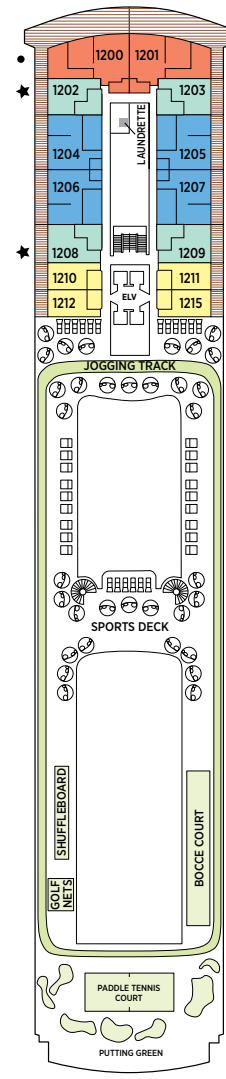

Seven Seas Explorer® DECK PLANS

DECK 4

DECK 5

DECK 6

DECK 7

DECK 8

 RS REGENT SUITE	 D CONCIERGE SUITE
 MS MASTER SUITE	 E CONCIERGE SUITE
 GS GRAND SUITE	 F1 SUPERIOR SUITE
 ES EXPLORER SUITE	 F2 SUPERIOR SUITE
 SS SEVEN SEAS SUITE	 G1 DELUXE VERANDA SUITE
 A PENTHOUSE SUITE	 G2 DELUXE VERANDA SUITE
 B PENTHOUSE SUITE	 H VERANDA SUITE
 C PENTHOUSE SUITE	

OVERALL LENGTH . . . 735 ft.
 BEAM (WIDTH) 102 ft.
 DRAFT 23 ft.
 GUESTS 750
 OFFICERS European
 CREW 542 International
 GUEST DECKS 10
 GROSS TONNAGE . . . 56,000
 CRUISING SPEED . . . 19.5 Knots
 SHIP'S REGISTRY . . . Marshall Islands

DECK 9

DECK 10

DECK 11

DECK 12

DECK 14

- + 2-bedroom suite accommodates up to 6 guests
 - Convertible sofa bed
 - ♿ Wheelchair accessible suites 822, 823, and 916 have shower stall instead of bathtub
 - Connecting suites
 - ★ Bathroom features a glass-enclosed shower instead of bathtub in category A, B, C, G1, G2 and H
- Up to one rollaway bed can be added to most suites, please inquire at time of booking.