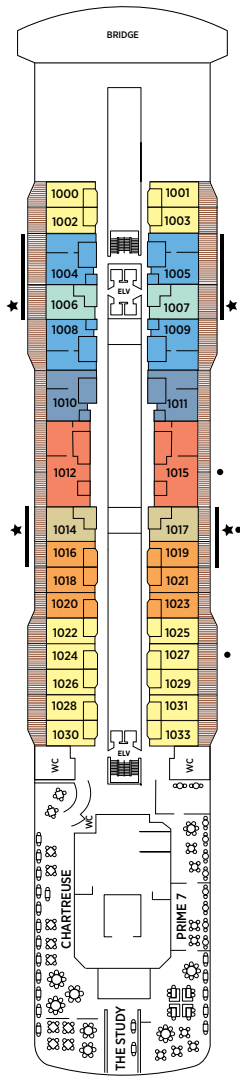

Seven Seas Explorer® DECK PLANS

DECK 4

DECK 5

DECK 6

DECK 7

DECK 8

 RS REGENT SUITE	 D CONCIERGE SUITE
 MS MASTER SUITE	 E CONCIERGE SUITE
 GS GRAND SUITE	 F1 SUPERIOR SUITE
 ES EXPLORER SUITE	 F2 SUPERIOR SUITE
 SS SEVEN SEAS SUITE	 G1 DELUXE VERANDA SUITE
 A PENTHOUSE SUITE	 G2 DELUXE VERANDA SUITE
 B PENTHOUSE SUITE	 H VERANDA SUITE
 C PENTHOUSE SUITE	

OVERALL LENGTH . . . 735 ft.
 BEAM (WIDTH) 102 ft.
 DRAFT 23 ft.
 GUESTS 750
 OFFICERS European
 CREW 542 International
 GUEST DECKS 10
 GROSS TONNAGE . . . 56,000
 CRUISING SPEED . . . 19.5 Knots
 SHIP'S REGISTRY . . . Marshall Islands

DECK 9

DECK 10

DECK 11

DECK 12

DECK 14

- + 2-bedroom suite accommodates up to 6 guests
 - Convertible sofa bed
 - ♿ Wheelchair accessible suites 822, 823, and 916 have shower stall instead of bathtub
 - Connecting suites
 - ★ Bathroom features a glass-enclosed shower instead of bathtub in category A, B, C, G1, G2 and H
- Up to one rollaway bed can be added to most suites, please inquire at time of booking.