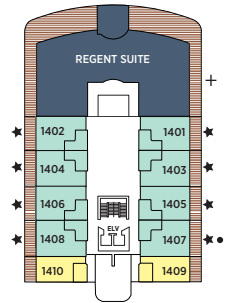

Seven Seas Explorer® DECK PLANS

DECK 4

DECK 5

DECK 6

DECK 7

DECK 8

 RS REGENT SUITE	 D CONCIERGE SUITE
 MS MASTER SUITE	 E CONCIERGE SUITE
 GS GRAND SUITE	 F1 SUPERIOR SUITE
 ES EXPLORER SUITE	 F2 SUPERIOR SUITE
 SS SEVEN SEAS SUITE	 G1 DELUXE VERANDA SUITE
 A PENTHOUSE SUITE	 G2 DELUXE VERANDA SUITE
 B PENTHOUSE SUITE	 H VERANDA SUITE
 C PENTHOUSE SUITE	

OVERALL LENGTH . . . 735 ft.
 BEAM (WIDTH) 102 ft.
 DRAFT 23 ft.
 GUESTS 750
 OFFICERS European
 CREW 542 International
 GUEST DECKS 10
 GROSS TONNAGE . . . 56,000
 CRUISING SPEED . . . 19.5 Knots
 SHIP'S REGISTRY . . . Marshall Islands

DECK 9

DECK 10

DECK 11

DECK 12

DECK 14

- + 2-bedroom suite accommodates up to 6 guests
 - Convertible sofa bed
 - ♿ Wheelchair accessible suites 822, 823, and 916 have shower stall instead of bathtub
 - Connecting suites
 - ★ Bathroom features a glass-enclosed shower instead of bathtub in category A, B, C, G1, G2 and H
- Up to one rollaway bed can be added to most suites, please inquire at time of booking.