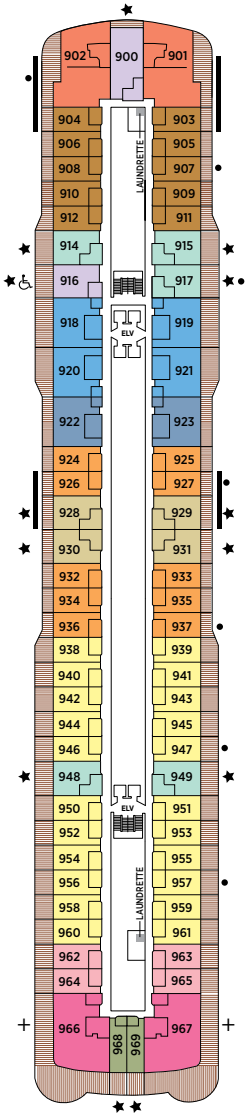

Seven Seas Explorer® DECK PLANS

DECK 4

DECK 5

DECK 6

DECK 7

DECK 8

 RS REGENT SUITE	 D CONCIERGE SUITE
 MS MASTER SUITE	 E CONCIERGE SUITE
 GS GRAND SUITE	 F1 SUPERIOR SUITE
 ES EXPLORER SUITE	 F2 SUPERIOR SUITE
 SS SEVEN SEAS SUITE	 G1 DELUXE VERANDA SUITE
 A PENTHOUSE SUITE	 G2 DELUXE VERANDA SUITE
 B PENTHOUSE SUITE	 H VERANDA SUITE
 C PENTHOUSE SUITE	

OVERALL LENGTH . . . 735 ft.
 BEAM (WIDTH) 102 ft.
 DRAFT 23 ft.
 GUESTS 750
 OFFICERS European
 CREW 542 International
 GUEST DECKS 10
 GROSS TONNAGE . . . 56,000
 CRUISING SPEED . . . 19.5 Knots
 SHIP'S REGISTRY . . . Marshall Islands

DECK 9

DECK 10

DECK 11

DECK 12

DECK 14

- + 2-bedroom suite accommodates up to 6 guests
 - Convertible sofa bed
 - ♿ Wheelchair accessible suites 822, 823, and 916 have shower stall instead of bathtub
 - Connecting suites
 - ★ Bathroom features a glass-enclosed shower instead of bathtub in category A, B, C, G1, G2 and H
- Up to one rollaway bed can be added to most suites, please inquire at time of booking.