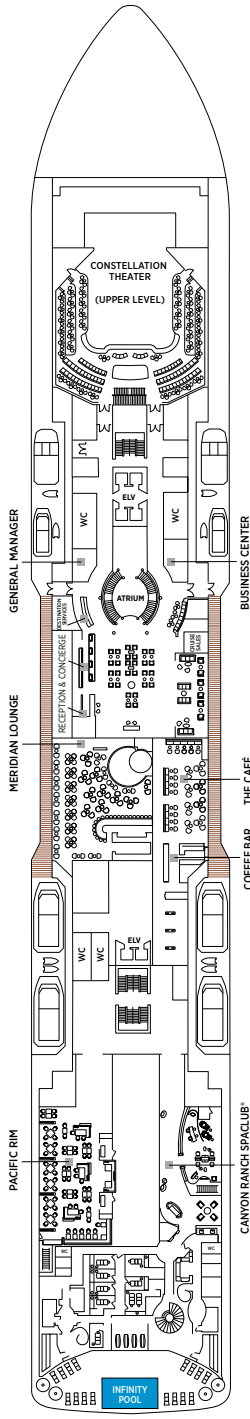

Seven Seas Explorer® DECK PLANS

DECK 4

DECK 5

DECK 6

DECK 7

DECK 8

 RS REGENT SUITE	 D CONCIERGE SUITE
 MS MASTER SUITE	 E CONCIERGE SUITE
 GS GRAND SUITE	 F1 SUPERIOR SUITE
 ES EXPLORER SUITE	 F2 SUPERIOR SUITE
 SS SEVEN SEAS SUITE	 G1 DELUXE VERANDA SUITE
 A PENTHOUSE SUITE	 G2 DELUXE VERANDA SUITE
 B PENTHOUSE SUITE	 H VERANDA SUITE
 C PENTHOUSE SUITE	

OVERALL LENGTH . . . 735 ft.
 BEAM (WIDTH) 102 ft.
 DRAFT 23 ft.
 GUESTS 750
 OFFICERS European
 CREW 542 International
 GUEST DECKS 10
 GROSS TONNAGE . . . 56,000
 CRUISING SPEED . . . 19.5 Knots
 SHIP'S REGISTRY . . . Marshall Islands

DECK 9

DECK 10

DECK 11

DECK 12

DECK 14

- + 2-bedroom suite accommodates up to 6 guests
 - Convertible sofa bed
 - ♿ Wheelchair accessible suites 822, 823, and 916 have shower stall instead of bathtub
 - Connecting suites
 - ★ Bathroom features a glass-enclosed shower instead of bathtub in category A, B, C, G1, G2 and H
- Up to one rollaway bed can be added to most suites, please inquire at time of booking.