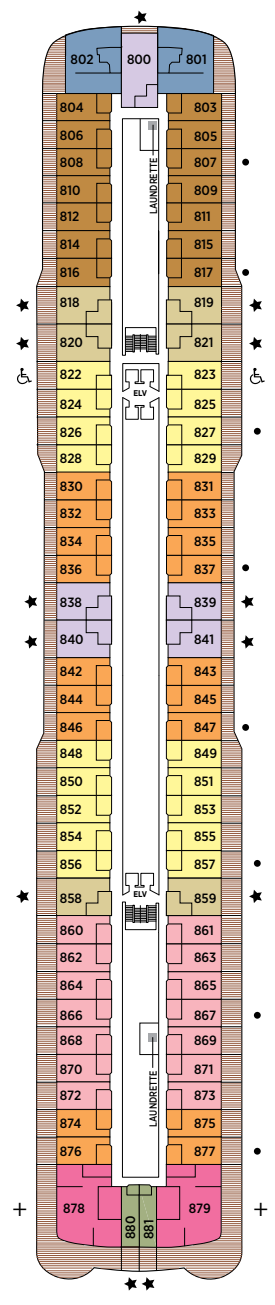

Seven Seas Explorer® DECK PLANS

DECK 4

DECK 5

DECK 6

DECK 7

DECK 8

 RS REGENT SUITE	 D CONCIERGE SUITE
 MS MASTER SUITE	 E CONCIERGE SUITE
 GS GRAND SUITE	 F1 SUPERIOR SUITE
 ES EXPLORER SUITE	 F2 SUPERIOR SUITE
 SS SEVEN SEAS SUITE	 G1 DELUXE VERANDA SUITE
 A PENTHOUSE SUITE	 G2 DELUXE VERANDA SUITE
 B PENTHOUSE SUITE	 H VERANDA SUITE
 C PENTHOUSE SUITE	

OVERALL LENGTH . . . 735 ft.
 BEAM (WIDTH) 102 ft.
 DRAFT 23 ft.
 GUESTS 750
 OFFICERS European
 CREW 542 International
 GUEST DECKS 10
 GROSS TONNAGE . . . 56,000
 CRUISING SPEED . . . 19.5 Knots
 SHIP'S REGISTRY . . . Marshall Islands

DECK 9

DECK 10

DECK 11

DECK 12

DECK 14

- + 2-bedroom suite accommodates up to 6 guests
 - Convertible sofa bed
 - ♿ Wheelchair accessible suites 822, 823, and 916 have shower stall instead of bathtub
 - Connecting suites
 - ★ Bathroom features a glass-enclosed shower instead of bathtub in category A, B, C, G1, G2 and H
- Up to one rollaway bed can be added to most suites, please inquire at time of booking.