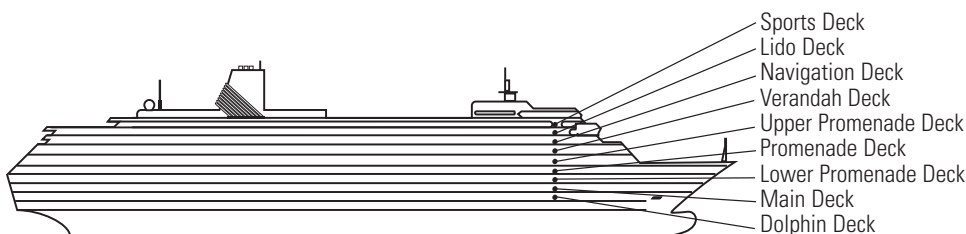

All information is subject to change.

STATEROOM SYMBOL LEGEND

- Quad (2 lower beds, 1 sofa bed, 1 upper)
- Triple (2 lower beds, 1 sofa bed)
- ▲ 2 lower beds or converts to 1 queen-size
- ☆ 2 lower beds not convertible to a queen-size
- △ Partial sea view
- × Fully obstructed view
- Shower only
- Bathtub & shower
- + Connecting rooms
- These staterooms have portholes instead of windows
- ♿ Suites B7088, B7087, B6228 & B6225 and stateroom EE3429 are fully accessible, roll-in shower only
- ▼ Suite SA7034 is fully accessible with single side approach to the bed, bathtub & roll-in shower. Staterooms DA6104, G1805 & G1804 are fully accessible with single side approach to the bed, roll-in shower only
- ★ Staterooms EE3396, EE3391, HH3431, HH3430, E2702, L2700, J2555, J2554, G2500, FF1964, FF1955, G1807 & G1806 are ambulatory accessible, roll-in shower only

OCEAN-VIEW STATEROOMS

- D ■ E ■ EE ■ F ■ FF

Large: 2 lower beds convertible to 1 queen-size bed, bathtub & shower. Approximately 140–319 sq. ft.

G

Large: 2 lower beds convertible to 1 queen-size bed, bathtub & shower. All G-category staterooms have portholes. Approximately 140–319 sq. ft.

INTERIOR STATEROOMS

- J ■ M ■ MM ■ N

Large: 2 lower beds convertible to 1 queen-size bed, 1 sofa bed, shower. Approximately 182–293 sq. ft.

DECK 1—DOLPHIN DECK
Staterooms 1800–1964