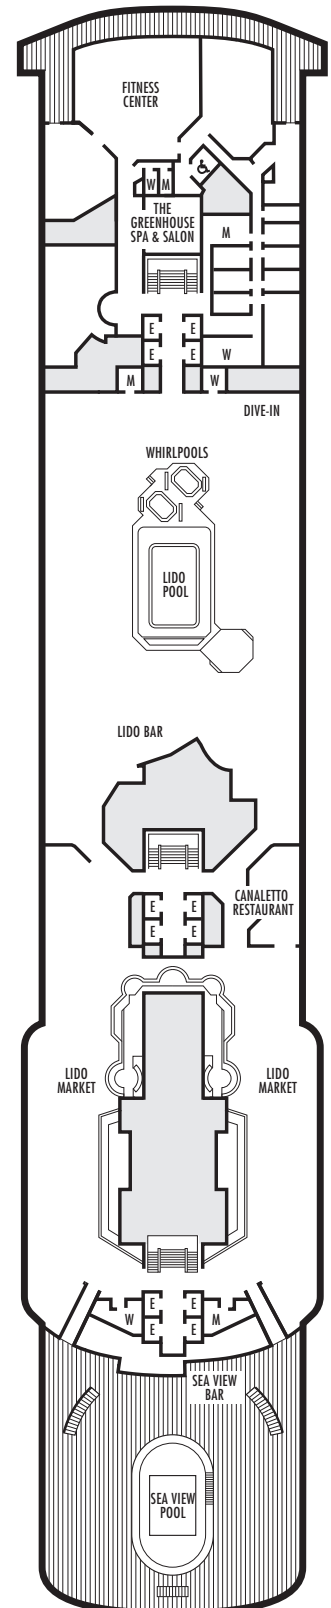

EFFECTIVE UNTIL MAR 29, 2018
MS ZAANDAM

DECK PLANS & STATEROOMS

The deck plans are color-coded by category of stateroom, and the category letter precedes the stateroom number in each room. All staterooms are equipped with DVD player, flat-panel television, telephone and multichannel music.

Important Note: Not all staterooms within each category have the same furniture configuration and/or facilities. Appropriate symbols within the rooms on the deck plans describe differences from the stateroom descriptions below.

All information is subject to change.

STATEROOM SYMBOL LEGEND

- Quad (2 lower beds, 1 sofa bed, 1 upper)
- Triple (2 lower beds, 1 sofa bed)
- ▲ 2 lower beds or converts to 1 queen-size
- ☆ 2 lower beds not convertible to a queen-size
- △ Partial sea view
- × Fully obstructed view
- Shower only
- Bathtub & shower
- + Connecting rooms
- These staterooms have portholes instead of windows
- ♿ Suites B7088, B7087, B6228 & B6225 and stateroom EE3429 are fully accessible, roll-in shower only
- ▼ Suite SA7034 is fully accessible with single side approach to the bed, bathtub & roll-in shower. Staterooms DA6104, G1805 & G1804 are fully accessible with single side approach to the bed, roll-in shower only
- ★ Staterooms EE3396, EE3391, HH3431, HH3430, E2702, L2700, J2555, J2554, G2500, FF1964, FF1955, G1807 & G1806 are ambulatory accessible, roll-in shower only