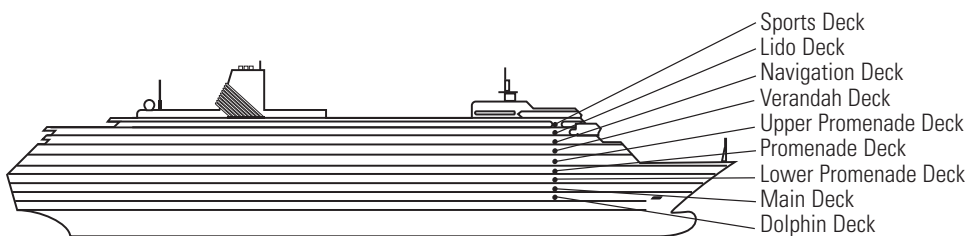

All information is subject to change.

STATEROOM SYMBOL LEGEND

- Quad (2 lower beds, 1 sofa bed, 1 upper)
- Triple (2 lower beds, 1 sofa bed)
- ▲ 2 lower beds or converts to 1 queen-size
- ☆ 2 lower beds not convertible to a queen-size
- △ Partial sea view
- × Fully obstructed view
- Shower only
- Bathtub & shower
- + Connecting rooms
- These staterooms have portholes instead of windows
- ♿ Suites B7088, B7087, B6228 & B6225 and stateroom EE3429 are fully accessible, roll-in shower only
- ▼ Suite SA7034 is fully accessible with single side approach to the bed, bathtub & roll-in shower. Staterooms DA6104, G1805 & G1804 are fully accessible with single side approach to the bed, roll-in shower only
- ★ Staterooms EE3396, EE3391, HH3431, HH3430, E2702, L2700, J2555, J2554, G2500, FF1964, FF1955, G1807 & G1806 are ambulatory accessible, roll-in shower only

OCEAN-VIEW STATEROOMS

■ D ■ E ■ EE

Large: 2 lower beds convertible to 1 queen-size bed, bathtub & shower.
Approximately 140–319 sq. ft.

■ H ■ HH

Large: 2 lower beds convertible to 1 queen-size bed, bathtub & shower. All H-category staterooms have partial sea views. All HH-category staterooms have fully obstructed views.
Approximately 140–319 sq. ft.

INTERIOR STATEROOMS

■ I ■ L

Large: 2 lower beds convertible to 1 queen-size bed, shower.
Approximately 182–293 sq. ft.

DECK 3—LOWER PROMENADE DECK
Staterooms 3300–3431