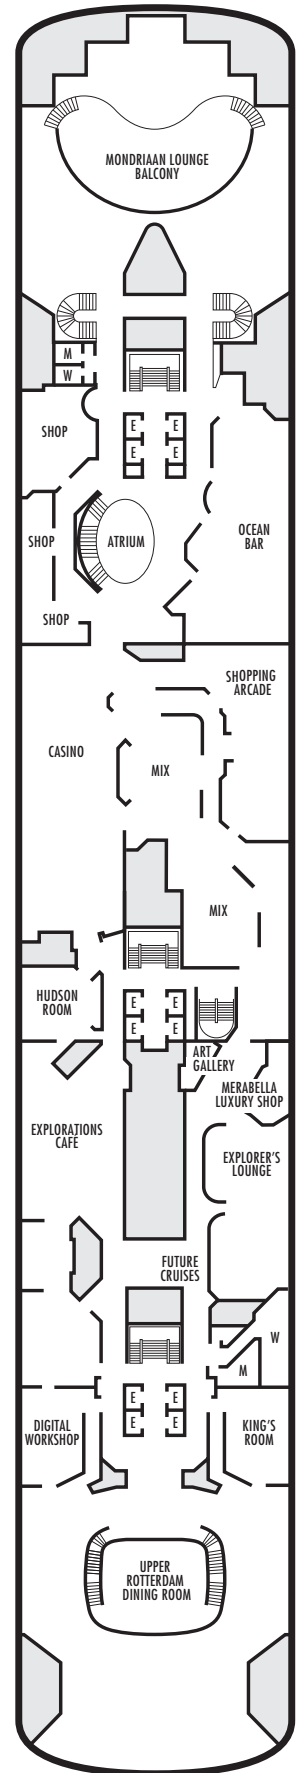

EFFECTIVE UNTIL MAR 29, 2018
MS ZAANDAM

DECK PLANS & STATEROOMS

The deck plans are color-coded by category of stateroom, and the category letter precedes the stateroom number in each room. All staterooms are equipped with DVD player, flat-panel television, telephone and multichannel music.

Important Note: Not all staterooms within each category have the same furniture configuration and/or facilities. Appropriate symbols within the rooms on the deck plans describe differences from the stateroom descriptions below.

All information is subject to change.

STATEROOM SYMBOL LEGEND

- Quad (2 lower beds, 1 sofa bed, 1 upper)
- Triple (2 lower beds, 1 sofa bed)
- ▲ 2 lower beds or converts to 1 queen-size
- ☆ 2 lower beds not convertible to a queen-size
- △ Partial sea view
- × Fully obstructed view
- Shower only
- Bathtub & shower
- + Connecting rooms
- These staterooms have portholes instead of windows
- ♿ Suites B7088, B7087, B6228 & B6225 and stateroom EE3429 are fully accessible, roll-in shower only
- ▼ Suite SA7034 is fully accessible with single side approach to the bed, bathtub & roll-in shower. Staterooms DA6104, G1805 & G1804 are fully accessible with single side approach to the bed, roll-in shower only
- ★ Staterooms EE3396, EE3391, HH3431, HH3430, E2702, L2700, J2555, J2554, G2500, FF1964, FF1955, G1807 & G1806 are ambulatory accessible, roll-in shower only