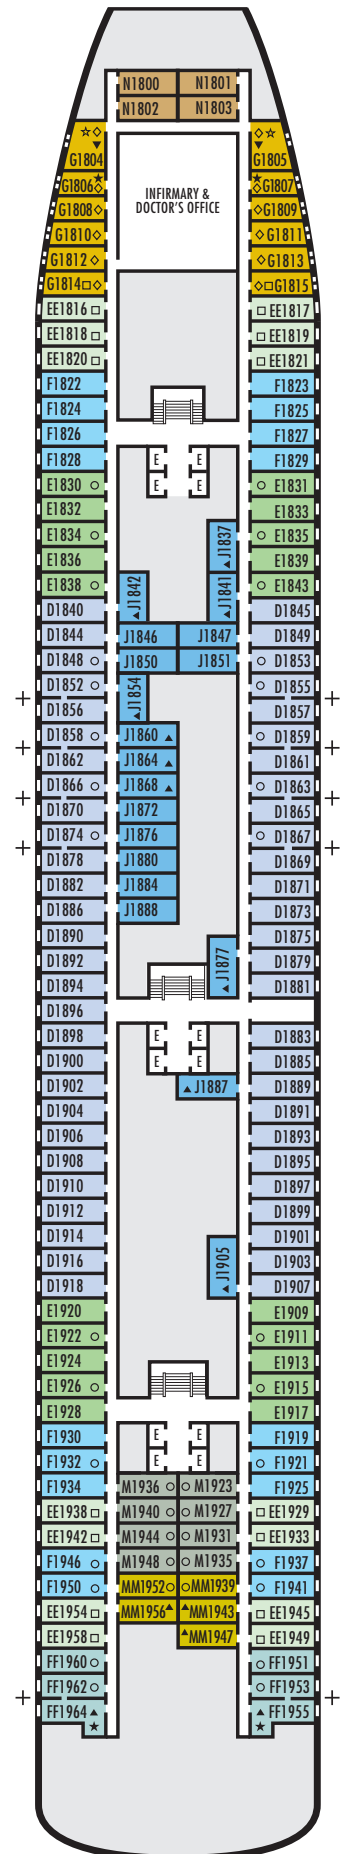

All information is subject to change.

STATEROOM SYMBOL LEGEND

- Quad (2 lower beds, 1 sofa bed, 1 upper)
- Triple (2 lower beds, 1 sofa bed)
- ▲ 2 lower beds or converts to 1 queen-size
- ☆ 2 lower beds not convertible to a queen-size
- △ Partial sea view
- × Fully obstructed view
- * Shower only
- Bathtub & shower
- + Connecting rooms
- ◇ These staterooms have portholes instead of windows
- ♿ Suites B7088, B7087, B6228 & B6225 and stateroom EE3429 are fully accessible, roll-in shower only
- ▼ Suite SA7034 is fully accessible with single side approach to the bed, bathtub & roll-in shower. Staterooms DA6104, G1805 & G1804 are fully accessible with single side approach to the bed, roll-in shower only
- ★ Staterooms EE3396, EE3391, HH3431, HH3430, E2702, L2700, J2555, J2554, G2500, FF1964, FF1955, G1807 & G1806 are ambulatory accessible, roll-in shower only

OCEAN-VIEW STATEROOMS

- D ■ E ■ EE ■ F ■ FF

Large: 2 lower beds convertible to 1 queen-size bed, bathtub & shower. Approximately 140–319 sq. ft.

G

Large: 2 lower beds convertible to 1 queen-size bed, bathtub & shower. All G-category staterooms have portholes. Approximately 140–319 sq. ft.

INTERIOR STATEROOMS

- J ■ M ■ MM ■ N

Large: 2 lower beds convertible to 1 queen-size bed, 1 sofa bed, shower. Approximately 182–293 sq. ft.

DECK 1—DOLPHIN DECK
Staterooms 1800–1964

EFFECTIVE UNTIL MAR 29, 2018
MS ZAANDAM