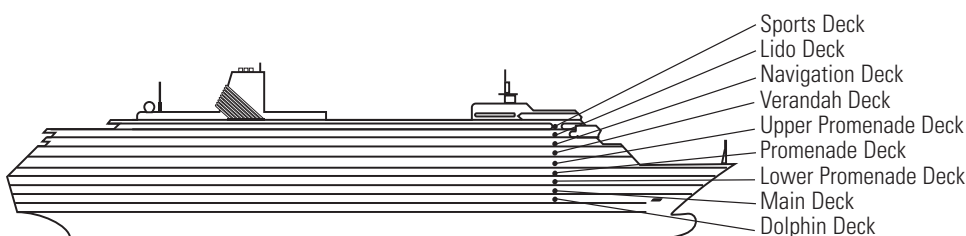

EFFECTIVE UNTIL MAR 29, 2018
MS ZAANDAM

DECK PLANS & STATEROOMS

The deck plans are color-coded by category of stateroom, and the category letter precedes the stateroom number in each room. All staterooms are equipped with DVD player, flat-panel television, telephone and multichannel music.