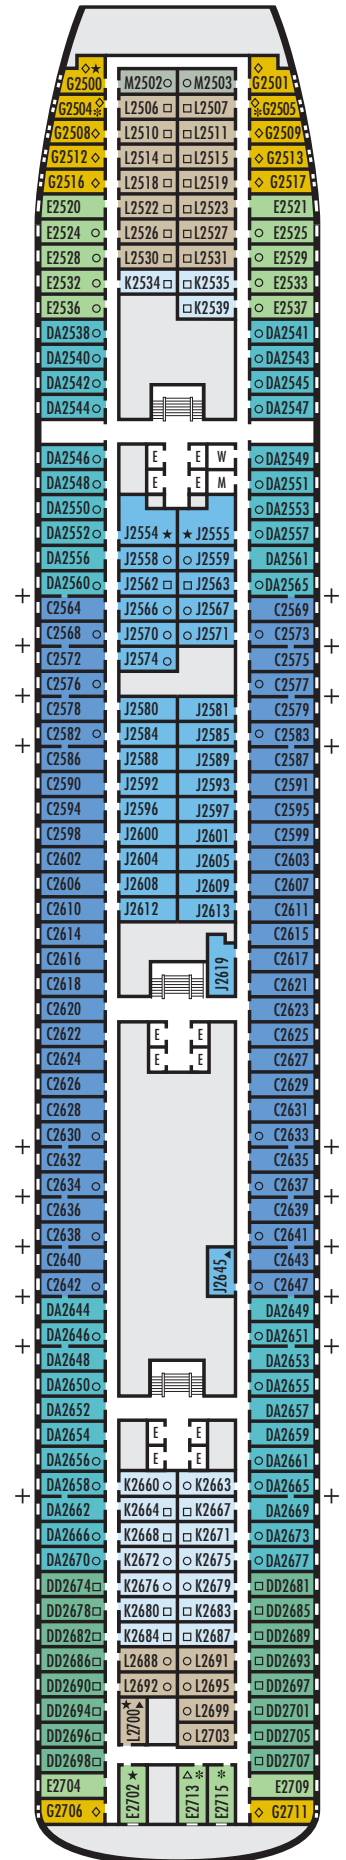

All information is subject to change.

STATEROOM SYMBOL LEGEND

- Quad (2 lower beds, 1 sofa bed, 1 upper)
- Triple (2 lower beds, 1 sofa bed)
- ▲ 2 lower beds or converts to 1 queen-size
- ☆ 2 lower beds not convertible to a queen-size
- △ Partial sea view
- × Fully obstructed view
- Shower only
- Bathtub & shower
- + Connecting rooms
- These staterooms have portholes instead of windows
- ♿ Suites B7088, B7087, B6228 & B6225 and stateroom EE3429 are fully accessible, roll-in shower only
- ▼ Suite SA7034 is fully accessible with single side approach to the bed, bathtub & roll-in shower. Staterooms DA6104, G1805 & G1804 are fully accessible with single side approach to the bed, roll-in shower only
- ★ Staterooms EE3396, EE3391, HH3431, HH3430, E2702, L2700, J2555, J2554, G2500, FF1964, FF1955, G1807 & G1806 are ambulatory accessible, roll-in shower only

OCEAN-VIEW STATEROOMS

C DA DD E

Large: 2 lower beds convertible to 1 queen-size bed, bathtub & shower.
Approximately 140–319 sq. ft.

G

Large: 2 lower beds convertible to 1 queen-size bed, bathtub & shower. All G-category staterooms have portholes.
Approximately 140–319 sq. ft.

INTERIOR STATEROOMS

J K L M

Large: 2 lower beds convertible to 1 queen-size bed, shower.
Approximately 182–293 sq. ft.

DECK 2—MAIN DECK
Staterooms 2500–2715