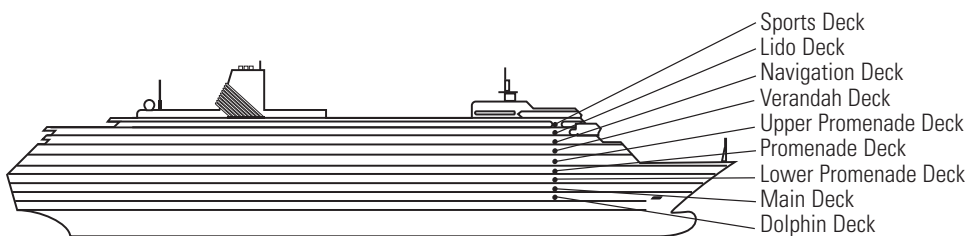

EFFECTIVE UNTIL MAR 29, 2018
MS ZAANDAM

DECK PLANS & STATEROOMS

The deck plans are color-coded by category of stateroom, and the category letter precedes the stateroom number in each room. All staterooms are equipped with DVD player, flat-panel television, telephone and multichannel music.

Important Note: Not all staterooms within each category have the same furniture configuration and/or facilities. Appropriate symbols within the rooms on the deck plans describe differences from the stateroom descriptions below.

All information is subject to change.

STATEROOM SYMBOL LEGEND

- Quad (2 lower beds, 1 sofa bed, 1 upper)
- Triple (2 lower beds, 1 sofa bed)
- ▲ 2 lower beds or converts to 1 queen-size
- ☆ 2 lower beds not convertible to a queen-size
- △ Partial sea view
- × Fully obstructed view
- Shower only
- Bathtub & shower
- + Connecting rooms
- These staterooms have portholes instead of windows
- ♿ Suites B7088, B7087, B6228 & B6225 and stateroom EE3429 are fully accessible, roll-in shower only
- ▼ Suite SA7034 is fully accessible with single side approach to the bed, bathtub & roll-in shower. Staterooms DA6104, G1805 & G1804 are fully accessible with single side approach to the bed, roll-in shower only
- ★ Staterooms EE3396, EE3391, HH3431, HH3430, E2702, L2700, J2555, J2554, G2500, FF1964, FF1955, G1807 & G1806 are ambulatory accessible, roll-in shower only