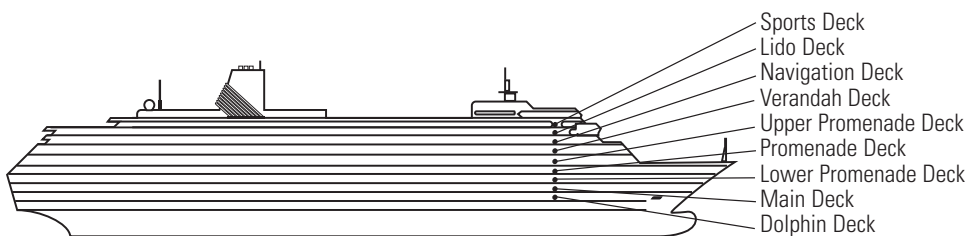

All information is subject to change.

STATEROOM SYMBOL LEGEND

- Quad (2 lower beds, 1 sofa bed, 1 upper)
- Triple (2 lower beds, 1 sofa bed)
- ▲ 2 lower beds or converts to 1 queen-size
- ☆ 2 lower beds not convertible to a queen-size
- △ Partial sea view
- × Fully obstructed view
- Shower only
- Bathtub & shower
- + Connecting rooms
- These staterooms have portholes instead of windows
- ♿ Suites B7088, B7087, B6228 & B6225 and stateroom EE3429 are fully accessible, roll-in shower only
- ▼ Suite SA7034 is fully accessible with single side approach to the bed, bathtub & roll-in shower. Staterooms DA6104, G1805 & G1804 are fully accessible with single side approach to the bed, roll-in shower only
- ★ Staterooms EE3396, EE3391, HH3431, HH3430, E2702, L2700, J2555, J2554, G2500, FF1964, FF1955, G1807 & G1806 are ambulatory accessible, roll-in shower only

OCEAN-VIEW STATEROOMS

C DA DD E

Large: 2 lower beds convertible to 1 queen-size bed, bathtub & shower.
Approximately 140–319 sq. ft.

G

Large: 2 lower beds convertible to 1 queen-size bed, bathtub & shower. All G-category staterooms have portholes.
Approximately 140–319 sq. ft.

INTERIOR STATEROOMS

J K L M

Large: 2 lower beds convertible to 1 queen-size bed, shower.
Approximately 182–293 sq. ft.

DECK 2—MAIN DECK
Staterooms 2500–2715