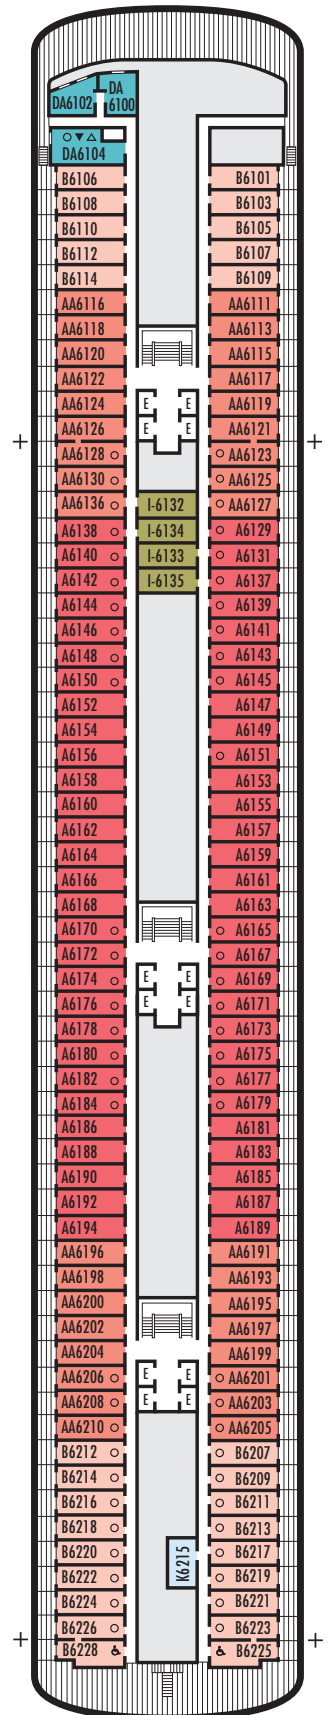

OCEAN-VIEW STATEROOMS

- D ■ E ■ EE ■ F ■ FF

Large: 2 lower beds convertible to 1 queen-size bed, bathtub & shower. Approximately 140–319 sq. ft.

G

Large: 2 lower beds convertible to 1 queen-size bed, bathtub & shower. All G-category staterooms have portholes. Approximately 140–319 sq. ft.

OCEAN-VIEW STATEROOMS

C DA DD E

Large: 2 lower beds convertible to 1 queen-size bed, bathtub & shower.
Approximately 140–319 sq. ft.

G

Large: 2 lower beds convertible to 1 queen-size bed, bathtub & shower. All G-category staterooms have portholes.
Approximately 140–319 sq. ft.

OCEAN-VIEW STATEROOMS

■ D ■ E ■ EE

Large: 2 lower beds convertible to 1 queen-size bed, bathtub & shower.
Approximately 140–319 sq. ft.

■ H ■ HH

Large: 2 lower beds convertible to 1 queen-size bed, bathtub & shower. All H-category staterooms have partial sea views. All HH-category staterooms have fully obstructed views.
Approximately 140–319 sq. ft.

OCEAN-VIEW STATEROOMS

■ DA

Large: 2 lower beds convertible to 1 queen-size bed, bathtub & shower.
Approximately 140–319 sq. ft.

INTERIOR STATEROOMS

■ I ■ K

Large: 2 lower beds convertible to 1 queen-size bed, shower.
Approximately 182–293 sq. ft.