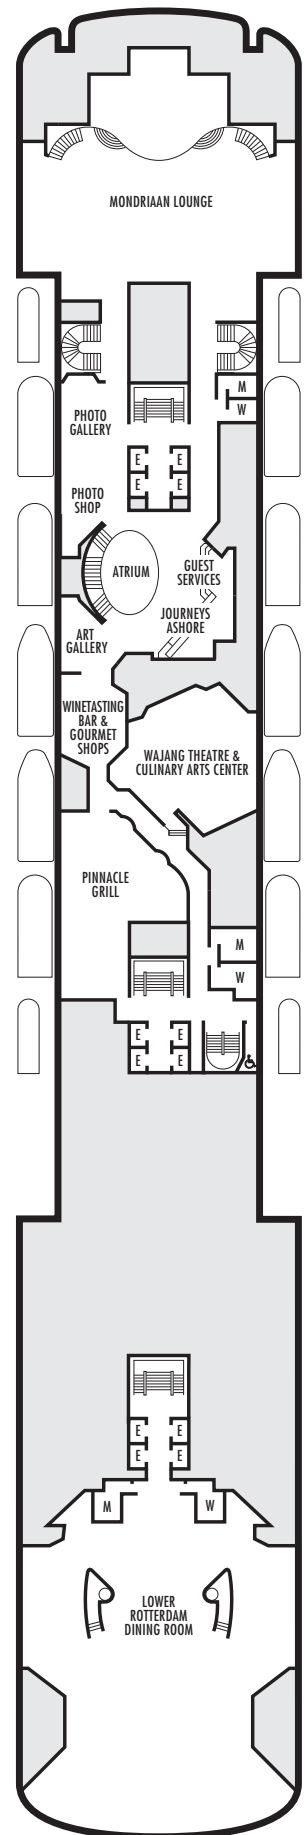

DECK 4—PROMENADE DECK