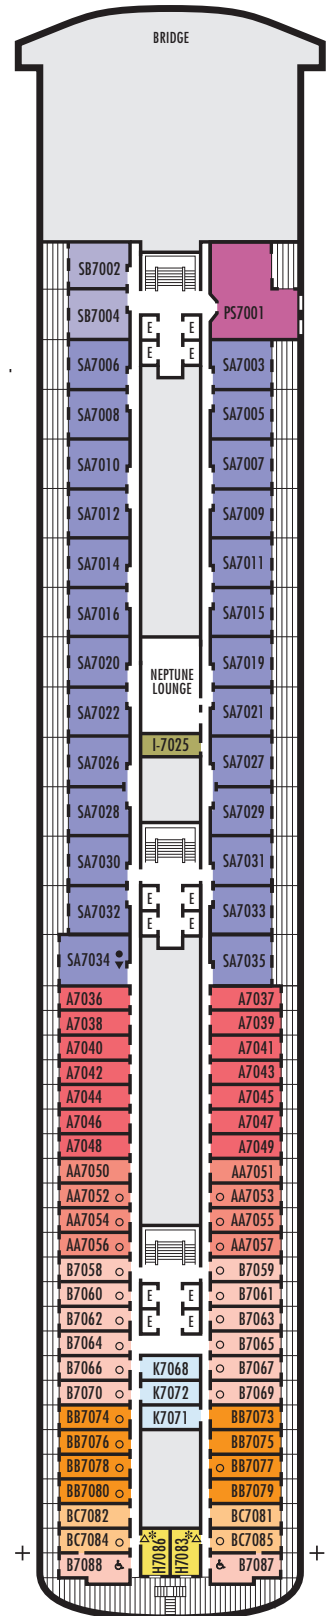

VERANDAH SUITES

PS
Pinnacle Suite: Bedroom with 1 king-size bed, oversized whirlpool bath & shower, living room, dining room, dressing room, private verandah, pantry, 1 sofa bed for 2 persons, mini-bar, refrigerator, guest toilet, floor-to-ceiling windows. Approximately 1,296 sq. ft. including verandah.

SA SB
Neptune Suites: 2 lower beds convertible to 1 king-size bed, whirlpool bath & shower, large sitting area, dressing room, private verandah, 1 sofa bed for 2 persons, mini-bar, refrigerator, floor-to-ceiling windows. Approximately 558–566 sq. ft. including verandah.

A AA B BB BC
Vista Suites: 2 lower beds convertible to 1 queen-size bed, 1 sofa bed, whirlpool bath & shower, sitting area, private verandah, mini-bar, refrigerator, floor-to-ceiling windows. Approximately 297–379 sq. ft. including verandah.

OCEAN-VIEW STATEROOMS
H
Large: 2 lower beds convertible to 1 queen-size bed, bathtub & shower. All H-category staterooms have partial sea views. Approximately 140–319 sq. ft.

INTERIOR STATEROOMS
I K
Large: 2 lower beds convertible to 1 queen-size bed, shower. Approximately 182–293 sq. ft.