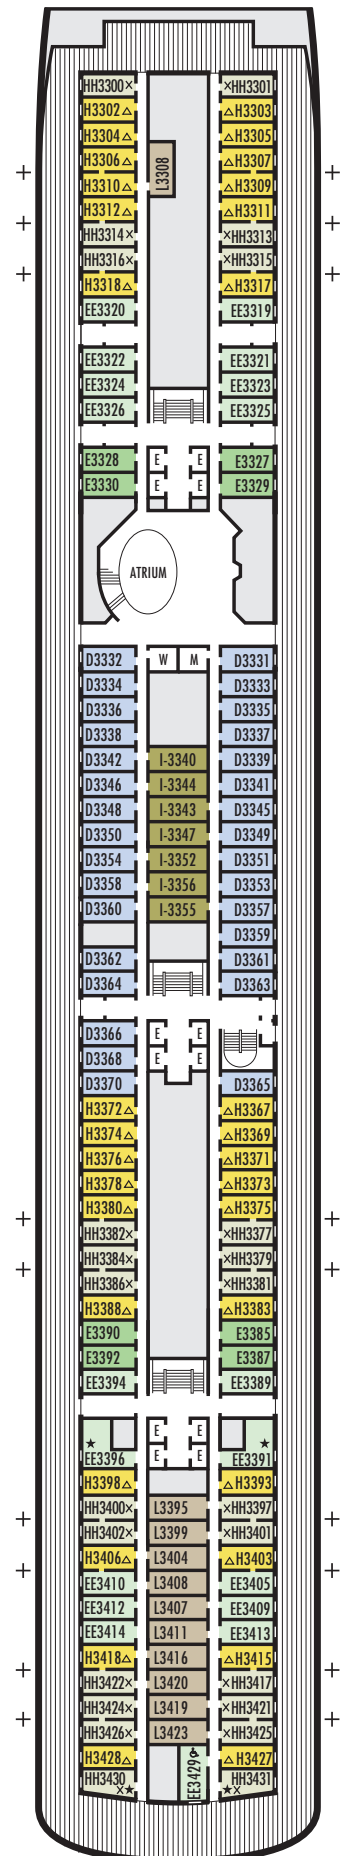

All information is subject to change.

STATEROOM SYMBOL LEGEND

- Quad (2 lower beds, 1 sofa bed, 1 upper)
- Triple (2 lower beds, 1 sofa bed)
- ▲ 2 lower beds or converts to 1 queen-size
- ☆ 2 lower beds not convertible to a queen-size
- △ Partial sea view
- × Fully obstructed view
- Shower only
- Bathtub & shower
- + Connecting rooms
- These staterooms have portholes instead of windows
- ♿ Suites B7088, B7087, B6228 & B6225 and stateroom EE3429 are fully accessible, roll-in shower only
- ▼ Suite SA7034 is fully accessible with single side approach to the bed, bathtub & roll-in shower. Staterooms DA6104, G1805 & G1804 are fully accessible with single side approach to the bed, roll-in shower only
- ★ Staterooms EE3396, EE3391, HH3431, HH3430, E2702, L2700, J2555, J2554, G2500, FF1964, FF1955, G1807 & G1806 are ambulatory accessible, roll-in shower only

OCEAN-VIEW STATEROOMS

■ D ■ E ■ EE

Large: 2 lower beds convertible to 1 queen-size bed, bathtub & shower.
Approximately 140–319 sq. ft.

■ H ■ HH

Large: 2 lower beds convertible to 1 queen-size bed, bathtub & shower. All H-category staterooms have partial sea views. All HH-category staterooms have fully obstructed views.
Approximately 140–319 sq. ft.

INTERIOR STATEROOMS

■ I ■ L

Large: 2 lower beds convertible to 1 queen-size bed, shower.
Approximately 182–293 sq. ft.

DECK 3—LOWER PROMENADE DECK
Staterooms 3300–3431