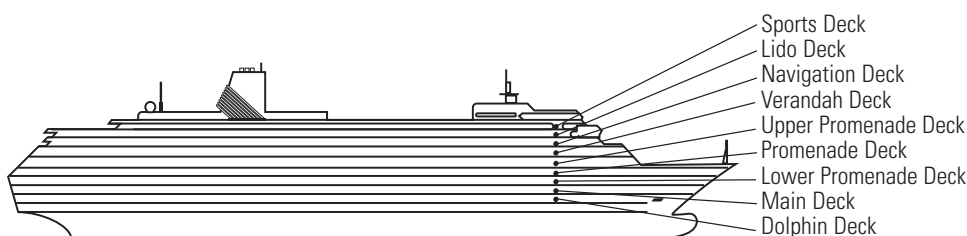

EFFECTIVE UNTIL MAR 29, 2018
MS ZAANDAM

DECK PLANS & STATEROOMS

The deck plans are color-coded by category of stateroom, and the category letter precedes the stateroom number in each room. All staterooms are equipped with DVD player, flat-panel television, telephone and multichannel music.

Important Note: Not all staterooms within each category have the same furniture configuration and/or facilities. Appropriate symbols within the rooms on the deck plans describe differences from the stateroom descriptions below.

All information is subject to change.

STATEROOM SYMBOL LEGEND

- Quad (2 lower beds, 1 sofa bed, 1 upper)
- Triple (2 lower beds, 1 sofa bed)
- ▲ 2 lower beds or converts to 1 queen-size
- ☆ 2 lower beds not convertible to a queen-size
- △ Partial sea view
- × Fully obstructed view
- Shower only
- Bathtub & shower
- + Connecting rooms
- These staterooms have portholes instead of windows
- ♿ Suites B7088, B7087, B6228 & B6225 and stateroom EE3429 are fully accessible, roll-in shower only
- ▼ Suite SA7034 is fully accessible with single side approach to the bed, bathtub & roll-in shower. Staterooms DA6104, G1805 & G1804 are fully accessible with single side approach to the bed, roll-in shower only
- ★ Staterooms EE3396, EE3391, HH3431, HH3430, E2702, L2700, J2555, J2554, G2500, FF1964, FF1955, G1807 & G1806 are ambulatory accessible, roll-in shower only