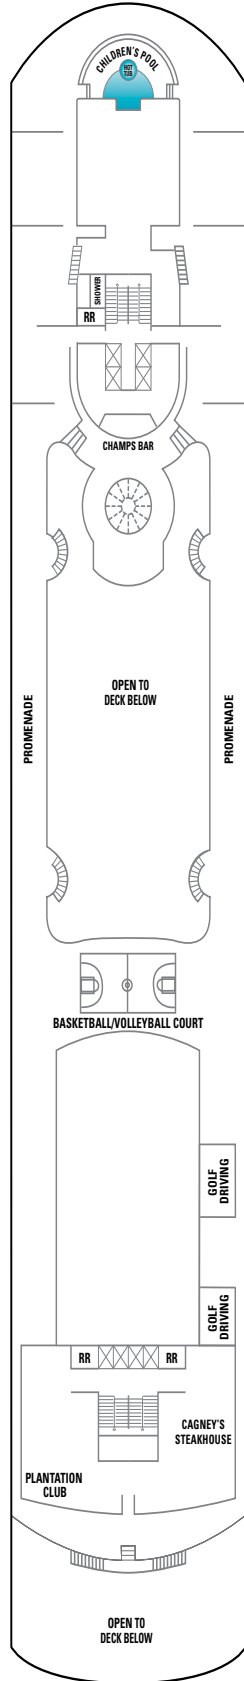

NORWEGIAN SKY DECK PLANS

FEATURES

- 12 Dining Options/
11 Bars & Lounges
- 2 Main Pools⁹/1 Kids' Pool
- 5 Hot Tubs
- Casino
- Spa & Fitness Center
- Youth Centers
- Free Open Bar

◇ Heated pool available

SYMBOL LEGEND

- Stateroom with facilities for the disabled (For information, contact Reservations)
- Stateroom equipped for the hearing-impaired
- ↕ Connecting staterooms
- ▲ Third-person occupancy available
- + Third-and/or fourth-person occupancy available
- ★ Third, fourth- and/or fifth-person occupancy available
- ⊠ Elevator
- ⊞ Elevator
- RR Restroom

SPORTS DECK 12

POOL DECK 11

SE SG B1 B3 BA BB O1
OA IT IA IB IC ID

SB SE SF B1 B3 BA BC BX
O1 OA IT IA IB IC ID

SB SE SF B1 O2 OF OG
IA IB IC IF

VIKING DECK 8

OB OH I1 IB I1X

INTERNATIONAL DECK 7