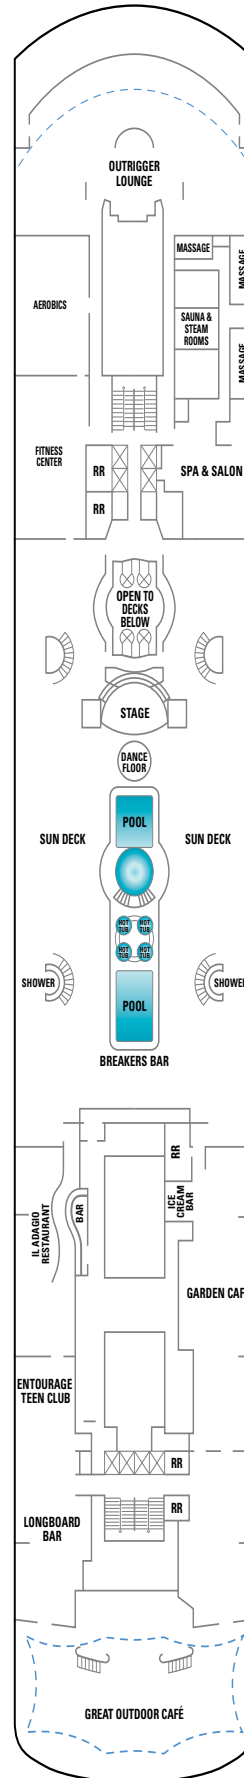

NORWEGIAN SKY DECK PLANS

FEATURES

- 12 Dining Options/
11 Bars & Lounges
- 2 Main Pools⁹/1 Kids' Pool
- 5 Hot Tubs
- Casino
- Spa & Fitness Center
- Youth Centers
- Free Open Bar

◇ Heated pool available

SYMBOL LEGEND

- Stateroom with facilities for the disabled (For information, contact Reservations)
- Stateroom equipped for the hearing-impaired
- ↕ Connecting staterooms
- ▲ Third-person occupancy available
- + Third-and/or fourth-person occupancy available
- ★ Third, fourth- and/or fifth-person occupancy available
- ⊠ Elevator
- ⊞ Elevator
- RR Restroom

SPORTS DECK 12

POOL DECK 11

SE SG B1 B3 BA BB O1
OA IT IA IB IC ID

SB SE SF B1 B3 BA BC BX
O1 OA IT IA IB IC ID

SB SE SF B1 O2 OF OG
IA IB IC IF

VIKING DECK 8

OB OH I1 IB I1X

INTERNATIONAL DECK 7

OB OH IB

OSLO DECK 6A

There is no elevator access to Oslo Deck 6A.

OJ I1 IB I1X

PROMENADE DECK 6

ATLANTIC DECK 5

OI OJ OX IA I1 IB

BISCAYNE DECK 4