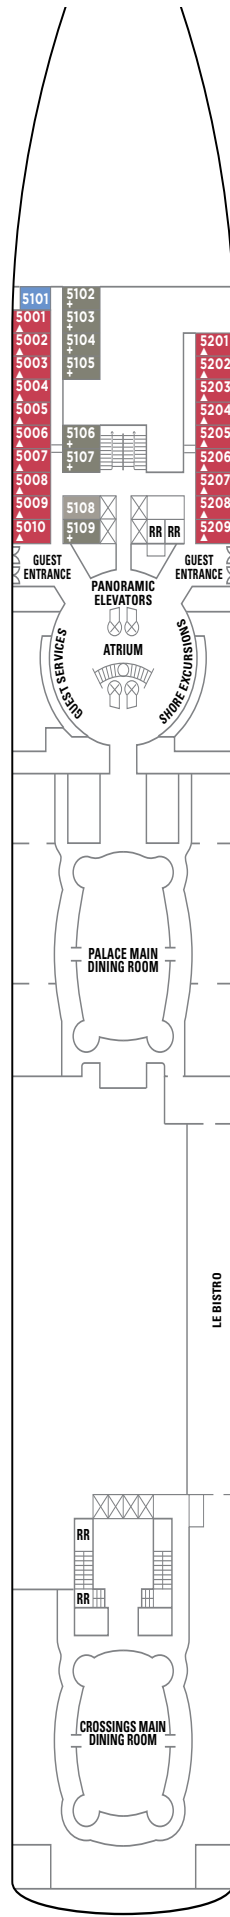

NORWEGIAN SKY DECK PLANS

FEATURES

- 12 Dining Options/
11 Bars & Lounges
- 2 Main Pools⁹/1 Kids' Pool
- 5 Hot Tubs
- Casino
- Spa & Fitness Center
- Youth Centers
- Free Open Bar

◇ Heated pool available

SYMBOL LEGEND

- Stateroom with facilities for the disabled (For information, contact Reservations)
- Stateroom equipped for the hearing-impaired
- ↕ Connecting staterooms
- ▲ Third-person occupancy available
- + Third-and/or fourth-person occupancy available
- ★ Third, fourth- and/or fifth-person occupancy available
- ⊠ Elevator
- ⊞ Elevator
- RR Restroom

SPORTS DECK 12

POOL DECK 11

SE SG B1 B3 BA BB O1
OA IT IA IB IC ID

SB SE SF B1 B3 BA BC BX
O1 OA IT IA IB IC ID

SB SE SF B1 O2 OF OG
IA IB IC IF

VIKING DECK 8

OB OH I1 IB I1X

INTERNATIONAL DECK 7

OB OH IB

OSLO DECK 6A

There is no elevator access to Oslo Deck 6A.

OJ I1 IB I1X

PROMENADE DECK 6

ATLANTIC DECK 5

OI OJ OX IA I1 IB

BISCAYNE DECK 4