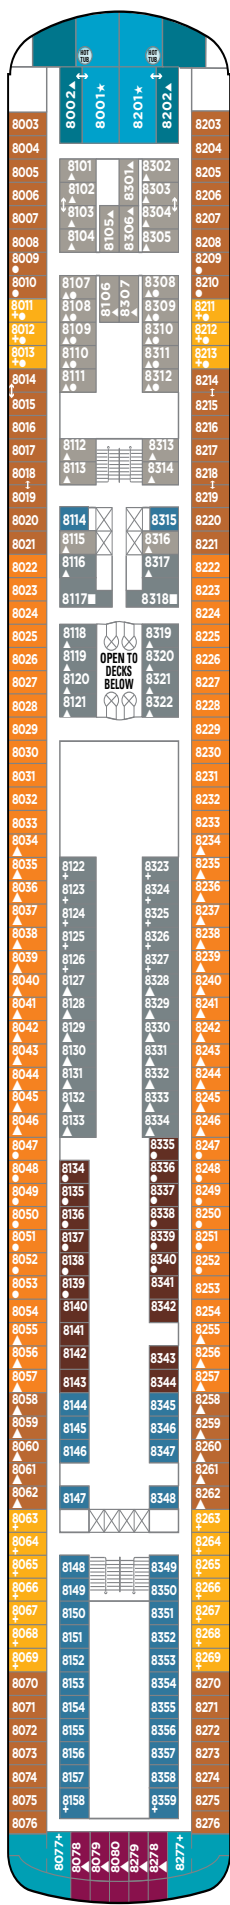

NORWEGIAN SKY DECK PLANS

FEATURES

- 12 Dining Options/
11 Bars & Lounges
- 2 Main Pools⁹/1 Kids' Pool
- 5 Hot Tubs
- Casino
- Spa & Fitness Center
- Youth Centers
- Free Open Bar

◇ Heated pool available

SYMBOL LEGEND

- Stateroom with facilities for the disabled (For information, contact Reservations)
- Stateroom equipped for the hearing-impaired
- ↕ Connecting staterooms
- ▲ Third-person occupancy available
- + Third-and/or fourth-person occupancy available
- ★ Third, fourth- and/or fifth-person occupancy available
- ⊠ Elevator
- ⊞ Elevator
- RR Restroom

SPORTS DECK 12

POOL DECK 11

SE SG B1 B3 BA BB O1
OA IT IA IB IC ID

SB SE SF B1 B3 BA BC BX
O1 OA IT IA IB IC ID

SB SE SF B1 O2 OF OG
IA IB IC IF

VIKING DECK 8

OB OH I1 IB I1X

INTERNATIONAL DECK 7

OB OH IB

OSLO DECK 6A

There is no elevator access to Oslo Deck 6A.

OJ I1 IB I1X

PROMENADE DECK 6

ATLANTIC DECK 5

OI OJ OX IA I1 IB

BISCAYNE DECK 4