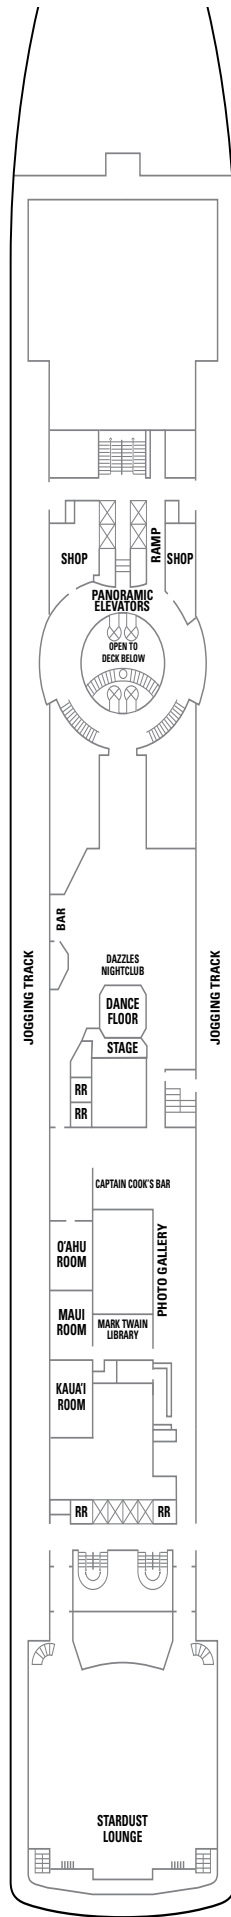

NORWEGIAN SKY DECK PLANS

FEATURES

- 12 Dining Options/
11 Bars & Lounges
- 2 Main Pools⁹/1 Kids' Pool
- 5 Hot Tubs
- Casino
- Spa & Fitness Center
- Youth Centers
- Free Open Bar

◇ Heated pool available

SYMBOL LEGEND

- Stateroom with facilities for the disabled (For information, contact Reservations)
- Stateroom equipped for the hearing-impaired
- ↕ Connecting staterooms
- ▲ Third-person occupancy available
- + Third-and/or fourth-person occupancy available
- ★ Third, fourth- and/or fifth-person occupancy available
- ⊠ Elevator
- ⊞ Elevator
- RR Restroom

SPORTS DECK 12

POOL DECK 11

SE SG B1 B3 BA BB O1
OA IT IA IB IC ID

SB SE SF B1 B3 BA BC BX
O1 OA IT IA IB IC ID

SB SE SF B1 O2 OF OG
IA IB IC IF

VIKING DECK 8

OB OH I1 IB I1X

INTERNATIONAL DECK 7

OB OH IB

OSLO DECK 6A

There is no elevator access to Oslo Deck 6A.

OJ I1 IB I1X

PROMENADE DECK 6

ATLANTIC DECK 5

OI OJ OX IA I1 IB

BISCAYNE DECK 4