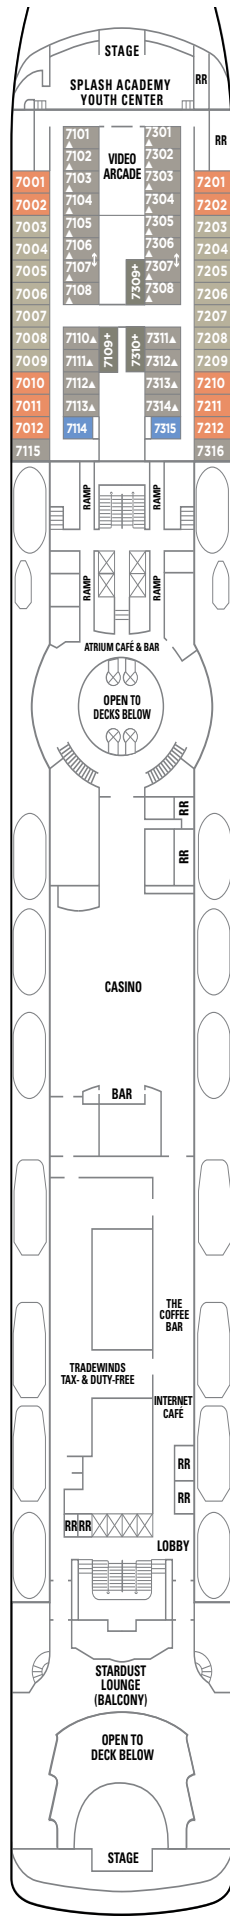

NORWEGIAN SKY DECK PLANS

FEATURES

- 12 Dining Options/
11 Bars & Lounges
- 2 Main Pools⁹/1 Kids' Pool
- 5 Hot Tubs
- Casino
- Spa & Fitness Center
- Youth Centers
- Free Open Bar

◇ Heated pool available

SYMBOL LEGEND

- Stateroom with facilities for the disabled (For information, contact Reservations)
- Stateroom equipped for the hearing-impaired
- ↕ Connecting staterooms
- ▲ Third-person occupancy available
- + Third-and/or fourth-person occupancy available
- ★ Third, fourth- and/or fifth-person occupancy available
- ⊠ Elevator
- ⊞ Elevator
- RR Restroom

SPORTS DECK 12

POOL DECK 11

SE SG B1 B3 BA BB O1
OA IT IA IB IC ID

SB SE SF B1 B3 BA BC BX
O1 OA IT IA IB IC ID

SB SE SF B1 O2 OF OG
IA IB IC IF

VIKING DECK 8

OB OH I1 IB I1X

INTERNATIONAL DECK 7

OB OH IB

OSLO DECK 6A

There is no elevator access to Oslo Deck 6A.

OJ I1 IB I1X

PROMENADE DECK 6

ATLANTIC DECK 5

OI OJ OX IA I1 IB

BISCAYNE DECK 4