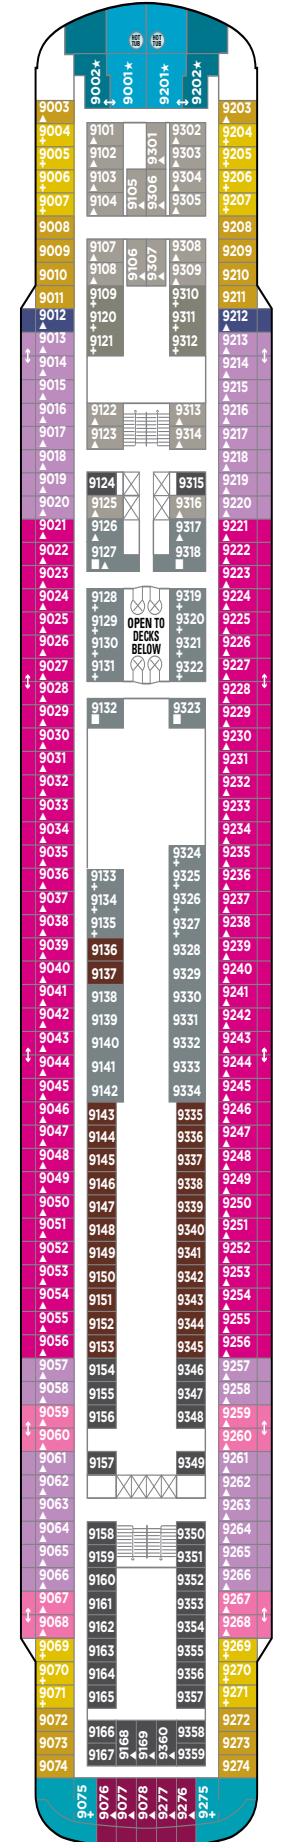

NORWEGIAN SKY DECK PLANS

FEATURES

- 12 Dining Options/
11 Bars & Lounges
- 2 Main Pools⁹/1 Kids' Pool
- 5 Hot Tubs
- Casino
- Spa & Fitness Center
- Youth Centers
- Free Open Bar

◇ Heated pool available

SYMBOL LEGEND

- Stateroom with facilities for the disabled (For information, contact Reservations)
- Stateroom equipped for the hearing-impaired
- ↕ Connecting staterooms
- ▲ Third-person occupancy available
- + Third-and/or fourth-person occupancy available
- ★ Third, fourth- and/or fifth-person occupancy available
- ⊠ Elevator
- ⊞ Elevator
- RR Restroom

SPORTS DECK 12

POOL DECK 11

SE SG B1 B3 BA BB O1
OA IT IA IB IC ID

SB SE SF B1 B3 BA BC BX
O1 OA IT IA IB IC ID

SB SE SF B1 O2 OF OG
IA IB IC IF

VIKING DECK 8

OB OH I1 IB I1X

INTERNATIONAL DECK 7

OB OH IB

OSLO DECK 6A

There is no elevator access to Oslo Deck 6A.

OJ I1 IB I1X

PROMENADE DECK 6

ATLANTIC DECK 5

OI OJ OX IA I1 IB

BISCAYNE DECK 4