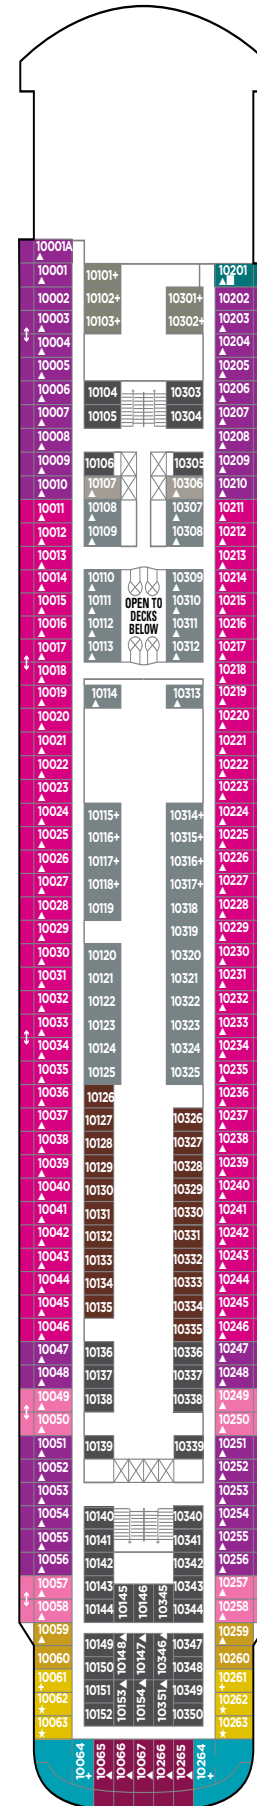

NORWEGIAN SKY DECK PLANS

FEATURES

- 12 Dining Options/
11 Bars & Lounges
- 2 Main Pools⁹/1 Kids' Pool
- 5 Hot Tubs
- Casino
- Spa & Fitness Center
- Youth Centers
- Free Open Bar

◇ Heated pool available

SYMBOL LEGEND

- Stateroom with facilities for the disabled (For information, contact Reservations)
- Stateroom equipped for the hearing-impaired
- ↕ Connecting staterooms
- ▲ Third-person occupancy available
- + Third-and/or fourth-person occupancy available
- ★ Third, fourth- and/or fifth-person occupancy available
- ⊠ Elevator
- ⊞ Elevator
- RR Restroom

SPORTS DECK 12

POOL DECK 11

SE SG B1 B3 BA BB O1
OA IT IA IB IC ID

SB SE SF B1 B3 BA BC BX
O1 OA IT IA IB IC ID

SB SE SF B1 O2 OF OG
IA IB IC IF

VIKING DECK 8

OB OH I1 IB I1X

INTERNATIONAL DECK 7

OB OH IB

OSLO DECK 6A

There is no elevator access to Oslo Deck 6A.

OJ I1 IB I1X

PROMENADE DECK 6

ATLANTIC DECK 5

OI OJ OX IA I1 IB

BISCAYNE DECK 4