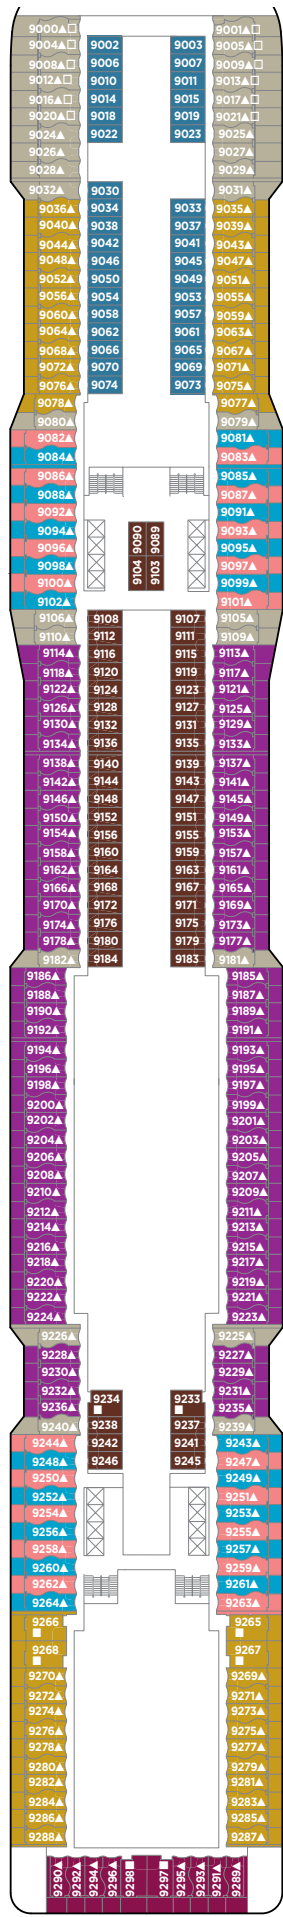

NORWEGIAN EPIC DECK PLANS

FEATURES

- 23 Dining Options/
20 Bars & Lounges
- Aqua Park/Main Pool®
- 3 Waterslides, including
the Epic Plunge
- 1 Kids' Pool
- 6 Hot Tubs
- The Haven by Norwegian®
- Spa Suites &
Spa Balcony Staterooms
- Studios & Studio Lounge
- Family Accommodations
- Two 3-Lane Bowling Alleys
- Climbing Walls &
Rappelling Wall
- Casino
- Adult-Only Clubs
- Spa & Beauty Salon
- Fitness Center
- Youth Centers

DECK 19

DECK 18

DECK 17

DECK 16

DECK 15

H2 H4 H5

H2 H4 H5

H9 M9 M2 M3 MC B9 I1 IA
B2 B3 B4

DECK 14

H6 M2 M3 MC B1 B2 B3 B4
BD I1 IA

DECK 13

H6 M4 MA MB B1 B5 B6 BA
BD IA IB ID TI

DECK 12

H6 MA MB B1 B5 B6 BA BD
IB ID TI

DECK 11

H6 MC MD B1 B6 BB BE IB
IE

DECK 10

MC MD B1 B6 BB BE IC IF

DECK 9

MC MD MX B1 BC BF BX IC
IX IZ

DECK 8

DECK 7

DECK 6

DECK 5