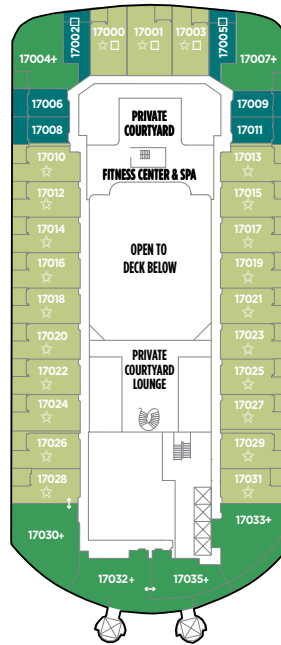

NORWEGIAN EPIC DECK PLANS

FEATURES

- 23 Dining Options/
20 Bars & Lounges
- Aqua Park/Main Pool®
- 3 Waterslides, including
the Epic Plunge
- 1 Kids' Pool
- 6 Hot Tubs
- The Haven by Norwegian®
- Spa Suites &
Spa Balcony Staterooms
- Studios & Studio Lounge
- Family Accommodations
- Two 3-Lane Bowling Alleys
- Climbing Walls &
Rappelling Wall
- Casino
- Adult-Only Clubs
- Spa & Beauty Salon
- Fitness Center
- Youth Centers

◇ Heated pool available

SYMBOL LEGEND

- Stateroom with facilities for the disabled (For information, contact Reservations)
- PrivaSea partially enclosed balcony
- ↕ Connecting staterooms
- ▲ Third-person occupancy available
- + Third- and/or fourth-person occupancy available
- ★ Third, fourth- and/or fifth-person occupancy available
- ☆ Up-to-sixth-person occupancy available
- ⊠ Elevator
- RR Restroom

DECK 19

DECK 18

DECK 17

DECK 16

DECK 15

H2 H4 H5

H2 H4 H5

H9 M9 M2 M3 MC B9 I1 IA
B2 B3 B4

DECK 14

H6 M2 M3 MC B1 B2 B3 B4
BD I1 IA

DECK 13

H6 M4 MA MB B1 B5 B6 BA
BD IA IB ID TI

DECK 12

H6 MA MB B1 B5 B6 BA BD
IB ID TI

DECK 11

H6 MC MD B1 B6 BB BE IB
IE