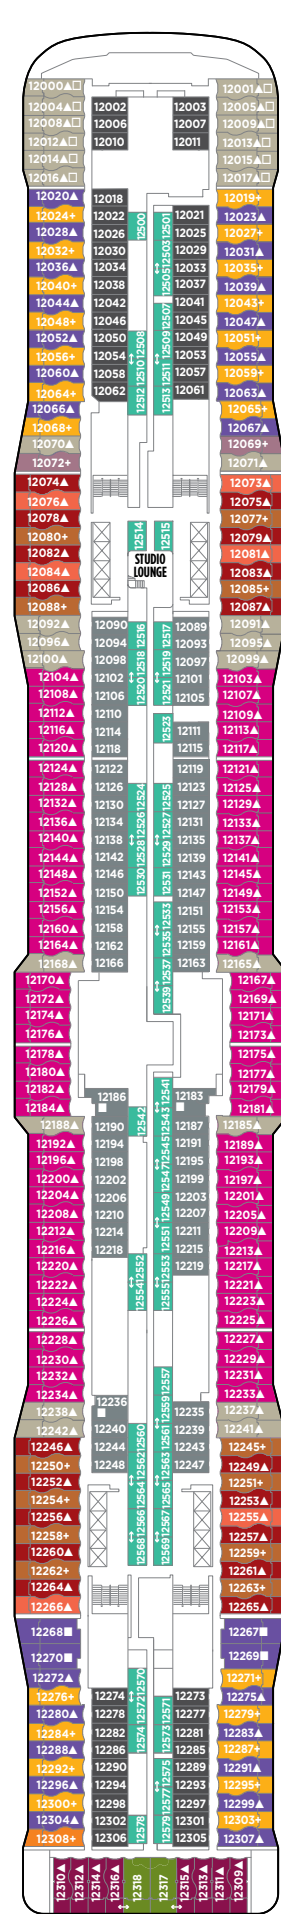

NORWEGIAN EPIC DECK PLANS

FEATURES

- 23 Dining Options/
20 Bars & Lounges
- Aqua Park/Main Pool®
- 3 Waterslides, including
the Epic Plunge
- 1 Kids' Pool
- 6 Hot Tubs
- The Haven by Norwegian®
- Spa Suites &
Spa Balcony Staterooms
- Studios & Studio Lounge
- Family Accommodations
- Two 3-Lane Bowling Alleys
- Climbing Walls &
Rappelling Wall
- Casino
- Adult-Only Clubs
- Spa & Beauty Salon
- Fitness Center
- Youth Centers

DECK 19

DECK 18

DECK 17

DECK 16

DECK 15

H2 H4 H5

H2 H4 H5

H9 M9 M2 M3 MC B9 I1 IA
B2 B3 B4

DECK 14

H6 M2 M3 MC B1 B2 B3 B4
BD I1 IA

DECK 13

H6 M4 MA MB B1 B5 B6 BA
BD IA IB ID TI

DECK 12

H6 MA MB B1 B5 B6 BA BD
IB ID TI

DECK 11

H6 MC MD B1 B6 BB BE IB
IE

DECK 10

MC MD B1 B6 BB BE IC IF

DECK 9

MC MD MX B1 BC BF BX IC
IX IZ

DECK 8

DECK 7

DECK 6

DECK 5