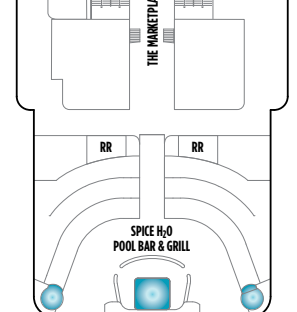

NORWEGIAN EPIC DECK PLANS

FEATURES

- 23 Dining Options/
20 Bars & Lounges
- Aqua Park/Main Pool®
- 3 Waterslides, including
the Epic Plunge
- 1 Kids' Pool
- 6 Hot Tubs
- The Haven by Norwegian®
- Spa Suites &
Spa Balcony Staterooms
- Studios & Studio Lounge
- Family Accommodations
- Two 3-Lane Bowling Alleys
- Climbing Walls &
Rappelling Wall
- Casino
- Adult-Only Clubs
- Spa & Beauty Salon
- Fitness Center
- Youth Centers

◇ Heated pool available

SYMBOL LEGEND

- Stateroom with facilities for the disabled (For information, contact Reservations)
- PrivaSea partially enclosed balcony
- ↕ Connecting staterooms
- ▲ Third-person occupancy available
- + Third- and/or fourth-person occupancy available
- ★ Third, fourth- and/or fifth-person occupancy available
- ☆ Up-to-sixth-person occupancy available
- ⊠ Elevator
- RR Restroom

DECK 19

DECK 18

DECK 17

DECK 16

DECK 15

H2 H4 H5

H2 H4 H5

H9 M9 M2 M3 MC B9 I1 IA
B2 B3 B4