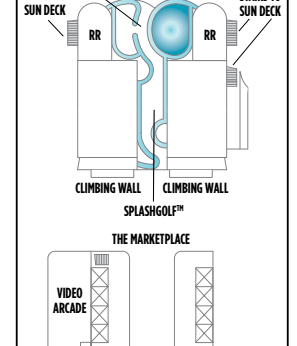

NORWEGIAN EPIC DECK PLANS

FEATURES

- 23 Dining Options/
20 Bars & Lounges
- Aqua Park/Main Pool®
- 3 Waterslides, including
the Epic Plunge
- 1 Kids' Pool
- 6 Hot Tubs
- The Haven by Norwegian®
- Spa Suites &
Spa Balcony Staterooms
- Studios & Studio Lounge
- Family Accommodations
- Two 3-Lane Bowling Alleys
- Climbing Walls &
Rappelling Wall
- Casino
- Adult-Only Clubs
- Spa & Beauty Salon
- Fitness Center
- Youth Centers

◇ Heated pool available

SYMBOL LEGEND

- Stateroom with facilities for the disabled (For information, contact Reservations)
- PrivaSea partially enclosed balcony
- ↕ Connecting staterooms
- ▲ Third-person occupancy available
- + Third- and/or fourth-person occupancy available
- ★ Third, fourth- and/or fifth-person occupancy available
- ☆ Up-to-sixth-person occupancy available
- ⊠ Elevator
- RR Restroom