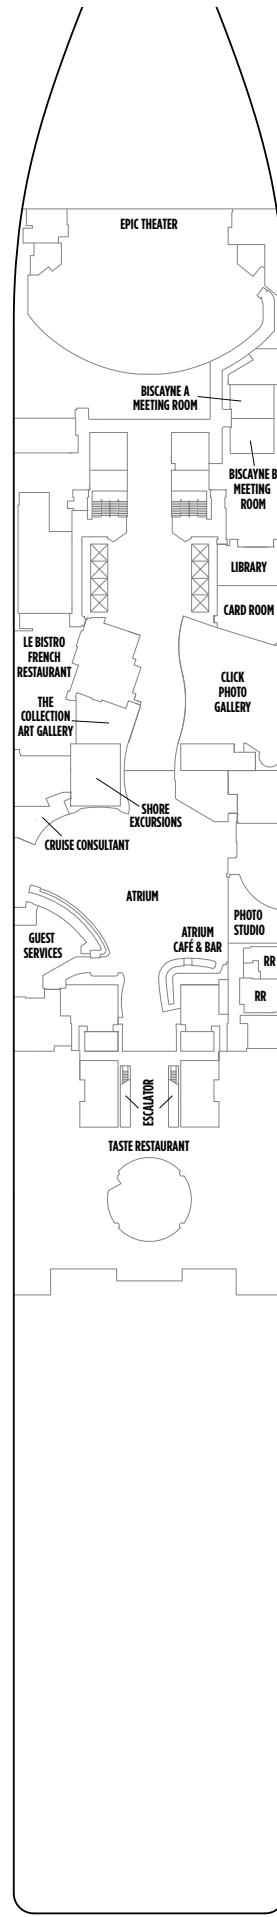

NORWEGIAN EPIC DECK PLANS

FEATURES

- 23 Dining Options/
20 Bars & Lounges
- Aqua Park/Main Pool®
- 3 Waterslides, including
the Epic Plunge
- 1 Kids' Pool
- 6 Hot Tubs
- The Haven by Norwegian®
- Spa Suites &
Spa Balcony Staterooms
- Studios & Studio Lounge
- Family Accommodations
- Two 3-Lane Bowling Alleys
- Climbing Walls &
Rappelling Wall
- Casino
- Adult-Only Clubs
- Spa & Beauty Salon
- Fitness Center
- Youth Centers

DECK 19

DECK 18

DECK 17

DECK 16

DECK 15

H2 H4 H5

H2 H4 H5

H9 M9 M2 M3 MC B9 I1 IA
B2 B3 B4

DECK 14

H6 M2 M3 MC B1 B2 B3 B4
BD I1 IA

DECK 13

H6 M4 MA MB B1 B5 B6 BA
BD IA IB ID TI

DECK 12

H6 MA MB B1 B5 B6 BA BD
IB ID TI

DECK 11

H6 MC MD B1 B6 BB BE IB
IE

DECK 10

MC MD B1 B6 BB BE IC IF

DECK 9

MC MD MX B1 BC BF BX IC
IX IZ

DECK 8

DECK 7

DECK 6

DECK 5