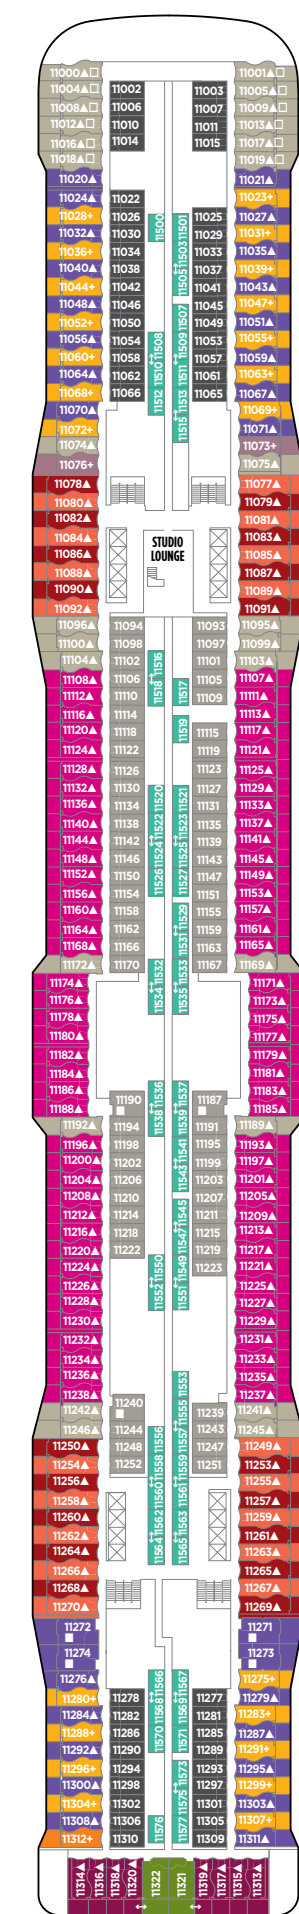

NORWEGIAN EPIC DECK PLANS

FEATURES

- 23 Dining Options/
20 Bars & Lounges
- Aqua Park/Main Pool®
- 3 Waterslides, including
the Epic Plunge
- 1 Kids' Pool
- 6 Hot Tubs
- The Haven by Norwegian®
- Spa Suites &
Spa Balcony Staterooms
- Studios & Studio Lounge
- Family Accommodations
- Two 3-Lane Bowling Alleys
- Climbing Walls &
Rappelling Wall
- Casino
- Adult-Only Clubs
- Spa & Beauty Salon
- Fitness Center
- Youth Centers

DECK 19

DECK 18

DECK 17

DECK 16

DECK 15

H2 H4 H5

H2 H4 H5

H9 M9 M2 M3 MC B9 I1 IA
B2 B3 B4

DECK 14

H6 M2 M3 MC B1 B2 B3 B4
BD I1 IA

DECK 13

H6 M4 MA MB B1 B5 B6 BA
BD IA IB ID TI

DECK 12

H6 MA MB B1 B5 B6 BA BD
IB ID TI

DECK 11

H6 MC MD B1 B6 BB BE IB
IE

DECK 10

MC MD B1 B6 BB BE IC IF

DECK 9

MC MD MX B1 BC BF BX IC
IX IZ

DECK 8

DECK 7

DECK 6

DECK 5