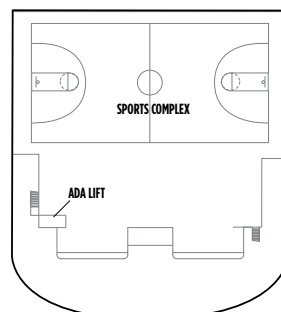

NORWEGIAN EPIC DECK PLANS

FEATURES

- 23 Dining Options/
20 Bars & Lounges
- Aqua Park/Main Pool®
- 3 Waterslides, including
the Epic Plunge
- 1 Kids' Pool
- 6 Hot Tubs
- The Haven by Norwegian®
- Spa Suites &
Spa Balcony Staterooms
- Studios & Studio Lounge
- Family Accommodations
- Two 3-Lane Bowling Alleys
- Climbing Walls &
Rappelling Wall
- Casino
- Adult-Only Clubs
- Spa & Beauty Salon
- Fitness Center
- Youth Centers

◇ Heated pool available

SYMBOL LEGEND

- Stateroom with facilities for the disabled (For information, contact Reservations)
- PrivaSea partially enclosed balcony
- ↕ Connecting staterooms
- ▲ Third-person occupancy available
- + Third- and/or fourth-person occupancy available
- ★ Third, fourth- and/or fifth-person occupancy available
- ☆ Up-to-sixth-person occupancy available
- ⊠ Elevator
- RR Restroom

DECK 19

DECK 18

DECK 17

DECK 16

DECK 15

H2 H4 H5

H2 H4 H5

H9 M9 M2 M3 MC B9 I1 IA
B2 B3 B4