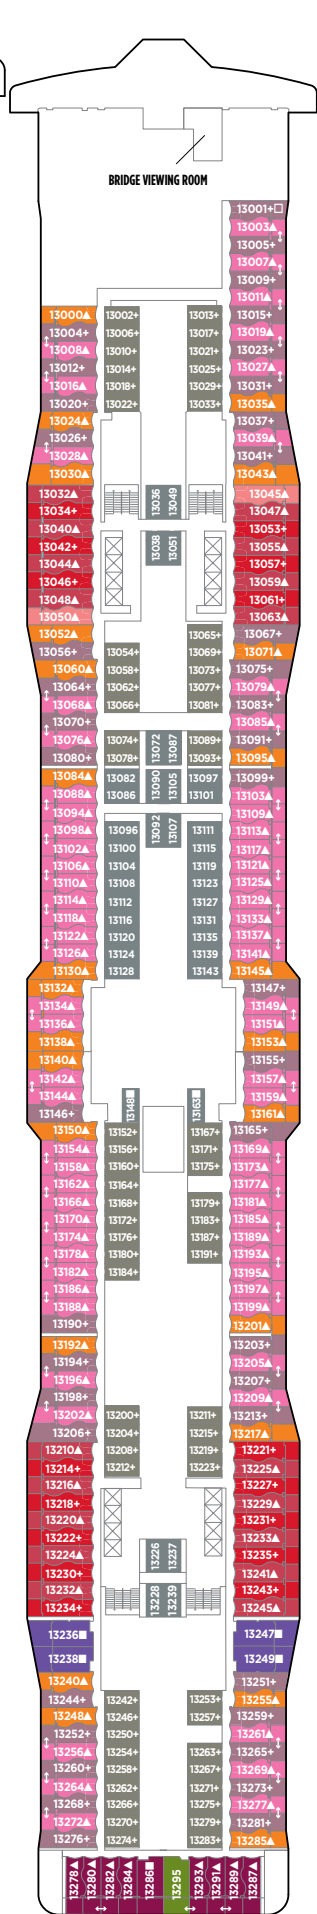

NORWEGIAN EPIC DECK PLANS

FEATURES

- 23 Dining Options/
20 Bars & Lounges
- Aqua Park/Main Pool®
- 3 Waterslides, including
the Epic Plunge
- 1 Kids' Pool
- 6 Hot Tubs
- The Haven by Norwegian®
- Spa Suites &
Spa Balcony Staterooms
- Studios & Studio Lounge
- Family Accommodations
- Two 3-Lane Bowling Alleys
- Climbing Walls &
Rappelling Wall
- Casino
- Adult-Only Clubs
- Spa & Beauty Salon
- Fitness Center
- Youth Centers

DECK 19

DECK 18

DECK 17

DECK 16

DECK 15

H2 H4 H5

H2 H4 H5

H9 M9 M2 M3 MC B9 I1 IA
B2 B3 B4

DECK 14

H6 M2 M3 MC B1 B2 B3 B4
BD I1 IA

DECK 13

H6 M4 MA MB B1 B5 B6 BA
BD IA IB ID TI

DECK 12

H6 MA MB B1 B5 B6 BA BD
IB ID TI

DECK 11

H6 MC MD B1 B6 BB BE IB
IE

DECK 10

MC MD B1 B6 BB BE IC IF

DECK 9

MC MD MX B1 BC BF BX IC
IX IZ

DECK 8

DECK 7

DECK 6

DECK 5