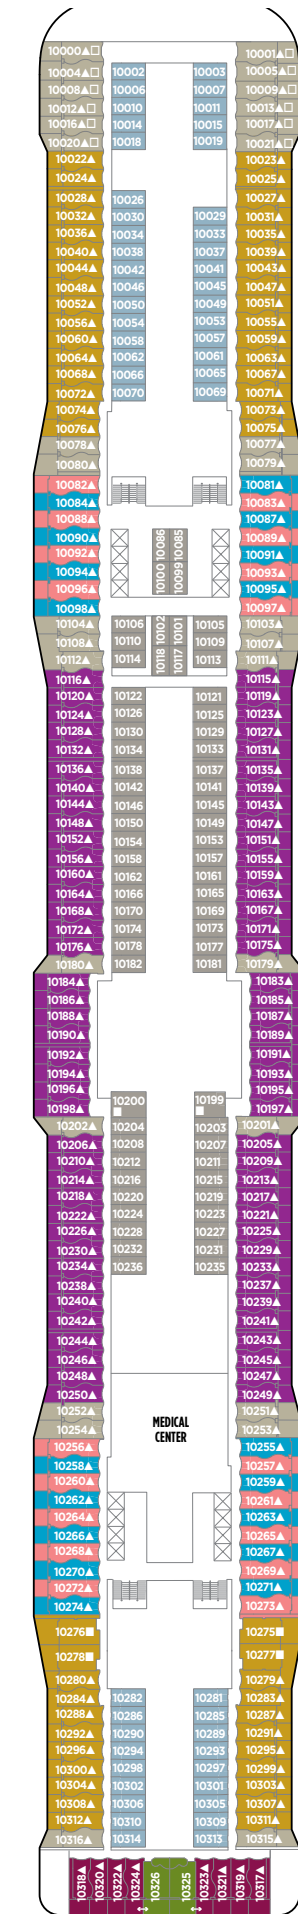

NORWEGIAN EPIC DECK PLANS

FEATURES

- 23 Dining Options/
20 Bars & Lounges
- Aqua Park/Main Pool®
- 3 Waterslides, including
the Epic Plunge
- 1 Kids' Pool
- 6 Hot Tubs
- The Haven by Norwegian®
- Spa Suites &
Spa Balcony Staterooms
- Studios & Studio Lounge
- Family Accommodations
- Two 3-Lane Bowling Alleys
- Climbing Walls &
Rappelling Wall
- Casino
- Adult-Only Clubs
- Spa & Beauty Salon
- Fitness Center
- Youth Centers

DECK 19

DECK 18

DECK 17

DECK 16

DECK 15

H2 H4 H5

H2 H4 H5

H9 M9 M2 M3 MC B9 I1 IA
B2 B3 B4

DECK 14

H6 M2 M3 MC B1 B2 B3 B4
BD I1 IA

DECK 13

H6 M4 MA MB B1 B5 B6 BA
BD IA IB ID TI

DECK 12

H6 MA MB B1 B5 B6 BA BD
IB ID TI

DECK 11

H6 MC MD B1 B6 BB BE IB
IE

DECK 10

MC MD B1 B6 BB BE IC IF

DECK 9

MC MD MX B1 BC BF BX IC
IX IZ

DECK 8

DECK 7

DECK 6

DECK 5