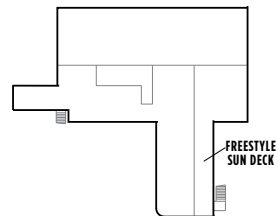

NORWEGIAN EPIC DECK PLANS

FEATURES

- 23 Dining Options/
20 Bars & Lounges
- Aqua Park/Main Pool®
- 3 Waterslides, including
the Epic Plunge
- 1 Kids' Pool
- 6 Hot Tubs
- The Haven by Norwegian®
- Spa Suites &
Spa Balcony Staterooms
- Studios & Studio Lounge
- Family Accommodations
- Two 3-Lane Bowling Alleys
- Climbing Walls &
Rappelling Wall
- Casino
- Adult-Only Clubs
- Spa & Beauty Salon
- Fitness Center
- Youth Centers

◇ Heated pool available

SYMBOL LEGEND

- Stateroom with facilities for the disabled (For information, contact Reservations)
- PrivaSea partially enclosed balcony
- ↕ Connecting staterooms
- ▲ Third-person occupancy available
- + Third- and/or fourth-person occupancy available
- ★ Third, fourth- and/or fifth-person occupancy available
- ☆ Up-to-sixth-person occupancy available
- ⊠ Elevator
- RR Restroom

DECK 19

DECK 18

DECK 17

DECK 16

DECK 15

H2 H4 H5

H2 H4 H5

H9 M9 M2 M3 MC B9 I1 IA
B2 B3 B4