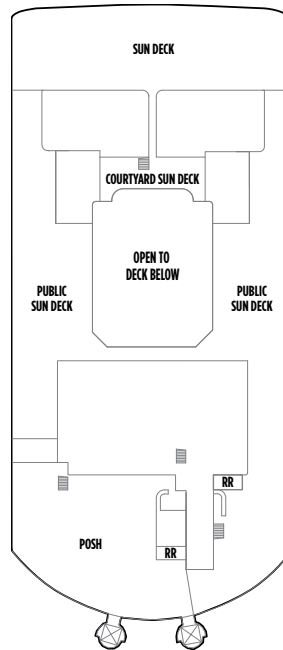

NORWEGIAN EPIC DECK PLANS

FEATURES

- 23 Dining Options/
20 Bars & Lounges
- Aqua Park/Main Pool®
- 3 Waterslides, including
the Epic Plunge
- 1 Kids' Pool
- 6 Hot Tubs
- The Haven by Norwegian®
- Spa Suites &
Spa Balcony Staterooms
- Studios & Studio Lounge
- Family Accommodations
- Two 3-Lane Bowling Alleys
- Climbing Walls &
Rappelling Wall
- Casino
- Adult-Only Clubs
- Spa & Beauty Salon
- Fitness Center
- Youth Centers

◇ Heated pool available

SYMBOL LEGEND

- Stateroom with facilities for the disabled (For information, contact Reservations)
- PrivaSea partially enclosed balcony
- ↕ Connecting staterooms
- ▲ Third-person occupancy available
- + Third- and/or fourth-person occupancy available
- ★ Third, fourth- and/or fifth-person occupancy available
- ☆ Up-to-sixth-person occupancy available
- ⊠ Elevator
- RR Restroom

DECK 19

DECK 18

DECK 17

DECK 16

DECK 15

H2 H4 H5

H2 H4 H5

H9 M9 M2 M3 MC B9 I1 IA
B2 B3 B4

DECK 14

H6 M2 M3 MC B1 B2 B3 B4
BD I1 IA

DECK 13

H6 M4 MA MB B1 B5 B6 BA
BD IA IB ID TI

DECK 12

H6 MA MB B1 B5 B6 BA BD
IB ID TI

DECK 11

H6 MC MD B1 B6 BB BE IB
IE