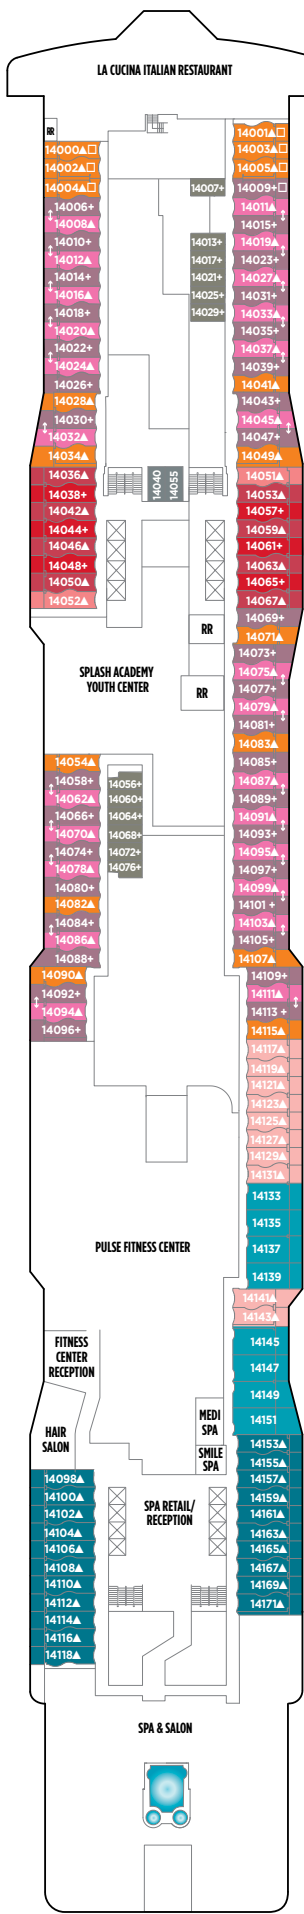

NORWEGIAN EPIC DECK PLANS

FEATURES

- 23 Dining Options/
20 Bars & Lounges
- Aqua Park/Main Pool®
- 3 Waterslides, including
the Epic Plunge
- 1 Kids' Pool
- 6 Hot Tubs
- The Haven by Norwegian®
- Spa Suites &
Spa Balcony Staterooms
- Studios & Studio Lounge
- Family Accommodations
- Two 3-Lane Bowling Alleys
- Climbing Walls &
Rappelling Wall
- Casino
- Adult-Only Clubs
- Spa & Beauty Salon
- Fitness Center
- Youth Centers

DECK 19

DECK 18

DECK 17

DECK 16

DECK 15

H2 H4 H5

H2 H4 H5

H9 M9 M2 M3 MC B9 I1 IA
B2 B3 B4

DECK 14

H6 M2 M3 MC B1 B2 B3 B4
BD I1 IA

DECK 13

H6 M4 MA MB B1 B5 B6 BA
BD IA IB ID TI

DECK 12

H6 MA MB B1 B5 B6 BA BD
IB ID TI

DECK 11

H6 MC MD B1 B6 BB BE IB
IE

DECK 10

MC MD B1 B6 BB BE IC IF

DECK 9

MC MD MX B1 BC BF BX IC
IX IZ

DECK 8

DECK 7

DECK 6

DECK 5