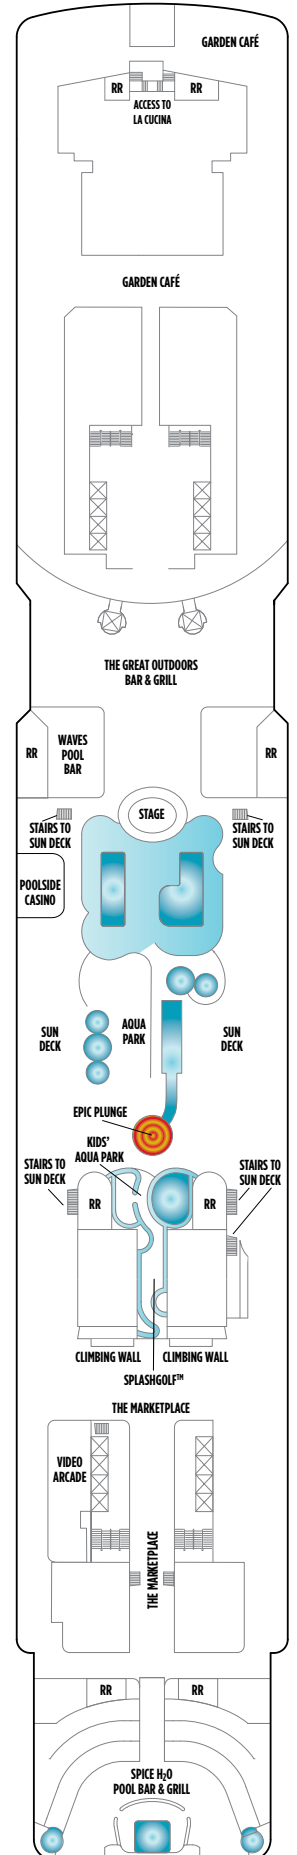

NORWEGIAN EPIC DECK PLANS

FEATURES

- 23 Dining Options/
20 Bars & Lounges
- Aqua Park/Main Pool®
- 3 Waterslides, including
the Epic Plunge
- 1 Kids' Pool
- 6 Hot Tubs
- The Haven by Norwegian®
- Spa Suites &
Spa Balcony Staterooms
- Studios & Studio Lounge
- Family Accommodations
- Two 3-Lane Bowling Alleys
- Climbing Walls &
Rappelling Wall
- Casino
- Adult-Only Clubs
- Spa & Beauty Salon
- Fitness Center
- Youth Centers

◇ Heated pool available

SYMBOL LEGEND

- Stateroom with facilities for the disabled (For information, contact Reservations)
- PrivaSea partially enclosed balcony
- ↕ Connecting staterooms
- ▲ Third-person occupancy available
- + Third- and/or fourth-person occupancy available
- ★ Third, fourth- and/or fifth-person occupancy available
- ☆ Up-to-sixth-person occupancy available
- ⊠ Elevator
- RR Restroom

DECK 19

DECK 18

DECK 17

DECK 16

DECK 15

H2 H4 H5

H2 H4 H5

H9 M9 M2 M3 MC B9 I1 IA
B2 B3 B4

DECK 14

H6 M2 M3 MC B1 B2 B3 B4
BD I1 IA

DECK 13

H6 M4 MA MB B1 B5 B6 BA
BD IA IB ID TI

DECK 12

H6 MA MB B1 B5 B6 BA BD
IB ID TI

DECK 11

H6 MC MD B1 B6 BB BE IB
IE