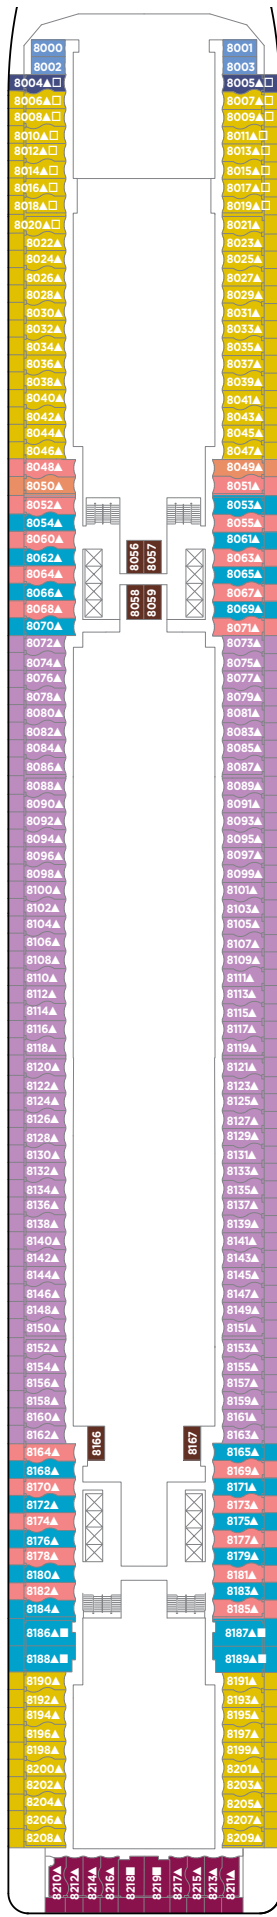

NORWEGIAN EPIC DECK PLANS

FEATURES

- 23 Dining Options/
20 Bars & Lounges
- Aqua Park/Main Pool®
- 3 Waterslides, including
the Epic Plunge
- 1 Kids' Pool
- 6 Hot Tubs
- The Haven by Norwegian®
- Spa Suites &
Spa Balcony Staterooms
- Studios & Studio Lounge
- Family Accommodations
- Two 3-Lane Bowling Alleys
- Climbing Walls &
Rappelling Wall
- Casino
- Adult-Only Clubs
- Spa & Beauty Salon
- Fitness Center
- Youth Centers

DECK 19

DECK 18

DECK 17

DECK 16

DECK 15

H2 H4 H5

H2 H4 H5

H9 M9 M2 M3 MC B9 I1 IA
B2 B3 B4

DECK 14

H6 M2 M3 MC B1 B2 B3 B4
BD I1 IA

DECK 13

H6 M4 MA MB B1 B5 B6 BA
BD IA IB ID TI

DECK 12

H6 MA MB B1 B5 B6 BA BD
IB ID TI

DECK 11

H6 MC MD B1 B6 BB BE IB
IE

DECK 10

MC MD B1 B6 BB BE IC IF

DECK 9

MC MD MX B1 BC BF BX IC
IX IZ

DECK 8

DECK 7

DECK 6

DECK 5