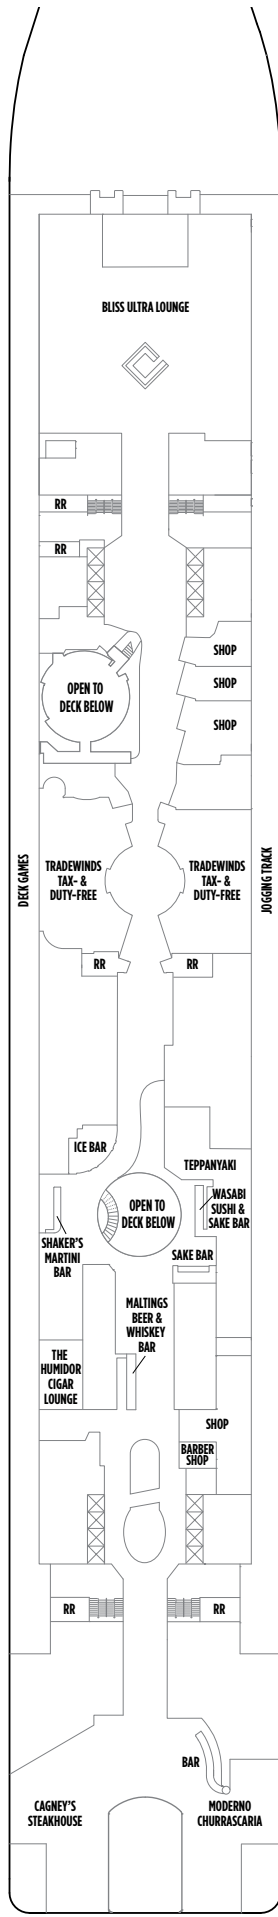

NORWEGIAN EPIC DECK PLANS

FEATURES

- 23 Dining Options/
20 Bars & Lounges
- Aqua Park/Main Pool®
- 3 Waterslides, including
the Epic Plunge
- 1 Kids' Pool
- 6 Hot Tubs
- The Haven by Norwegian®
- Spa Suites &
Spa Balcony Staterooms
- Studios & Studio Lounge
- Family Accommodations
- Two 3-Lane Bowling Alleys
- Climbing Walls &
Rappelling Wall
- Casino
- Adult-Only Clubs
- Spa & Beauty Salon
- Fitness Center
- Youth Centers

DECK 19

DECK 18

DECK 17

DECK 16

DECK 15

H2 H4 H5

H2 H4 H5

H9 M9 M2 M3 MC B9 I1 IA
B2 B3 B4

DECK 14

H6 M2 M3 MC B1 B2 B3 B4
BD I1 IA

DECK 13

H6 M4 MA MB B1 B5 B6 BA
BD IA IB ID TI

DECK 12

H6 MA MB B1 B5 B6 BA BD
IB ID TI

DECK 11

H6 MC MD B1 B6 BB BE IB
IE

DECK 10

MC MD B1 B6 BB BE IC IF

DECK 9

MC MD MX B1 BC BF BX IC
IX IZ

DECK 8

DECK 7

DECK 6

DECK 5