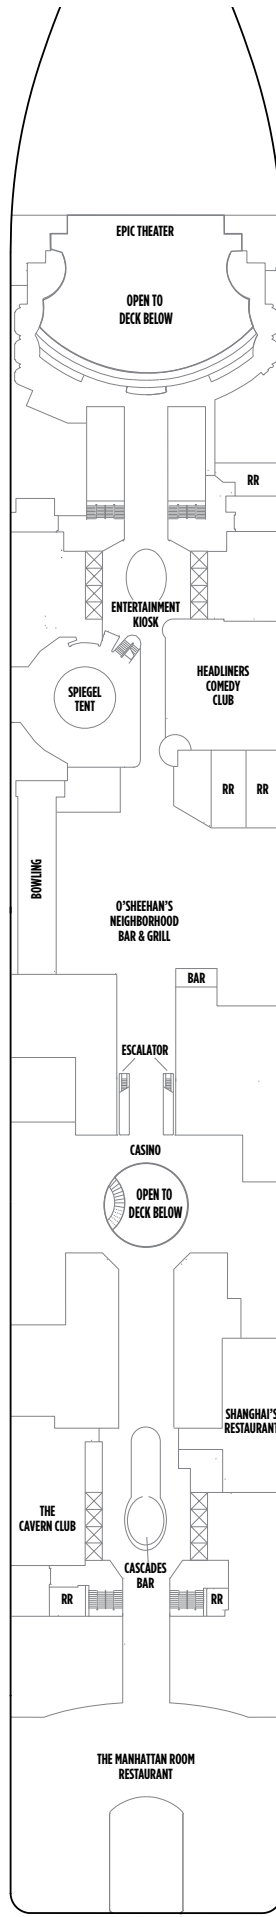

NORWEGIAN EPIC DECK PLANS

FEATURES

- 23 Dining Options/
20 Bars & Lounges
- Aqua Park/Main Pool®
- 3 Waterslides, including
the Epic Plunge
- 1 Kids' Pool
- 6 Hot Tubs
- The Haven by Norwegian®
- Spa Suites &
Spa Balcony Staterooms
- Studios & Studio Lounge
- Family Accommodations
- Two 3-Lane Bowling Alleys
- Climbing Walls &
Rappelling Wall
- Casino
- Adult-Only Clubs
- Spa & Beauty Salon
- Fitness Center
- Youth Centers

DECK 19

DECK 18

DECK 17

DECK 16

DECK 15

H2 H4 H5

H2 H4 H5

H9 M9 M2 M3 MC B9 I1 IA
B2 B3 B4

DECK 14

H6 M2 M3 MC B1 B2 B3 B4
BD I1 IA

DECK 13

H6 M4 MA MB B1 B5 B6 BA
BD IA IB ID TI

DECK 12

H6 MA MB B1 B5 B6 BA BD
IB ID TI

DECK 11

H6 MC MD B1 B6 BB BE IB
IE

DECK 10

MC MD B1 B6 BB BE IC IF

DECK 9

MC MD MX B1 BC BF BX IC
IX IZ

DECK 8

DECK 7

DECK 6

DECK 5