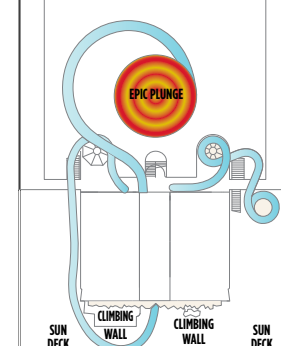

NORWEGIAN EPIC DECK PLANS

FEATURES

- 23 Dining Options/
20 Bars & Lounges
- Aqua Park/Main Pool®
- 3 Waterslides, including
the Epic Plunge
- 1 Kids' Pool
- 6 Hot Tubs
- The Haven by Norwegian®
- Spa Suites &
Spa Balcony Staterooms
- Studios & Studio Lounge
- Family Accommodations
- Two 3-Lane Bowling Alleys
- Climbing Walls &
Rappelling Wall
- Casino
- Adult-Only Clubs
- Spa & Beauty Salon
- Fitness Center
- Youth Centers

◇ Heated pool available

SYMBOL LEGEND

- Stateroom with facilities for the disabled (For information, contact Reservations)
- PrivaSea partially enclosed balcony
- ↕ Connecting staterooms
- ▲ Third-person occupancy available
- + Third- and/or fourth-person occupancy available
- ★ Third, fourth- and/or fifth-person occupancy available
- ☆ Up-to-sixth-person occupancy available
- ⊠ Elevator
- RR Restroom