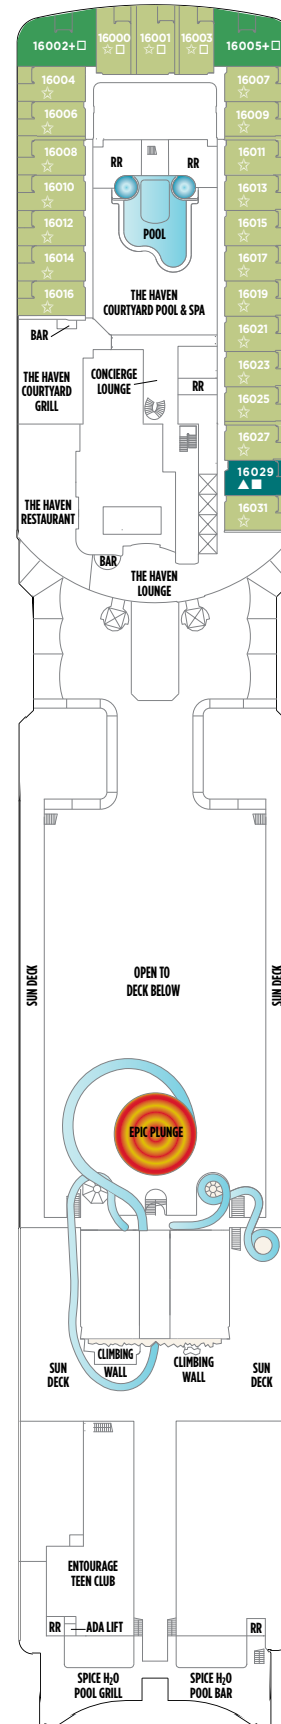

NORWEGIAN EPIC DECK PLANS

FEATURES

- 23 Dining Options/
20 Bars & Lounges
- Aqua Park/Main Pool®
- 3 Waterslides, including
the Epic Plunge
- 1 Kids' Pool
- 6 Hot Tubs
- The Haven by Norwegian®
- Spa Suites &
Spa Balcony Staterooms
- Studios & Studio Lounge
- Family Accommodations
- Two 3-Lane Bowling Alleys
- Climbing Walls &
Rappelling Wall
- Casino
- Adult-Only Clubs
- Spa & Beauty Salon
- Fitness Center
- Youth Centers

◇ Heated pool available

SYMBOL LEGEND

- Stateroom with facilities for the disabled (For information, contact Reservations)
- PrivaSea partially enclosed balcony
- ↕ Connecting staterooms
- ▲ Third-person occupancy available
- + Third- and/or fourth-person occupancy available
- ★ Third, fourth- and/or fifth-person occupancy available
- ☆ Up-to-sixth-person occupancy available
- ⊠ Elevator
- RR Restroom

DECK 19

DECK 18

DECK 17

DECK 16

DECK 15

H2 H4 H5

H2 H4 H5

H9 M9 M2 M3 MC B9 I1 IA
B2 B3 B4

DECK 14

H6 M2 M3 MC B1 B2 B3 B4
BD I1 IA

DECK 13

H6 M4 MA MB B1 B5 B6 BA
BD IA IB ID TI

DECK 12

H6 MA MB B1 B5 B6 BA BD
IB ID TI

DECK 11

H6 MC MD B1 B6 BB BE IB
IE