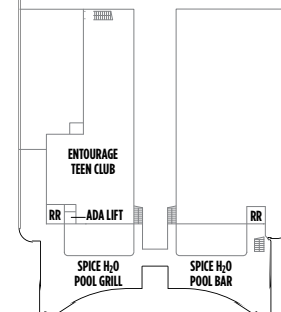

NORWEGIAN EPIC DECK PLANS

FEATURES

- 23 Dining Options/
20 Bars & Lounges
- Aqua Park/Main Pool®
- 3 Waterslides, including
the Epic Plunge
- 1 Kids' Pool
- 6 Hot Tubs
- The Haven by Norwegian®
- Spa Suites &
Spa Balcony Staterooms
- Studios & Studio Lounge
- Family Accommodations
- Two 3-Lane Bowling Alleys
- Climbing Walls &
Rappelling Wall
- Casino
- Adult-Only Clubs
- Spa & Beauty Salon
- Fitness Center
- Youth Centers

◇ Heated pool available

SYMBOL LEGEND

- Stateroom with facilities for the disabled (For information, contact Reservations)
- PrivaSea partially enclosed balcony
- ↕ Connecting staterooms
- ▲ Third-person occupancy available
- + Third- and/or fourth-person occupancy available
- ★ Third, fourth- and/or fifth-person occupancy available
- ☆ Up-to-sixth-person occupancy available
- ⊠ Elevator
- RR Restroom

DECK 19

DECK 18

DECK 17

DECK 16

DECK 15

H2 H4 H5

H2 H4 H5

H9 M9 M2 M3 MC B9 I1 IA
B2 B3 B4