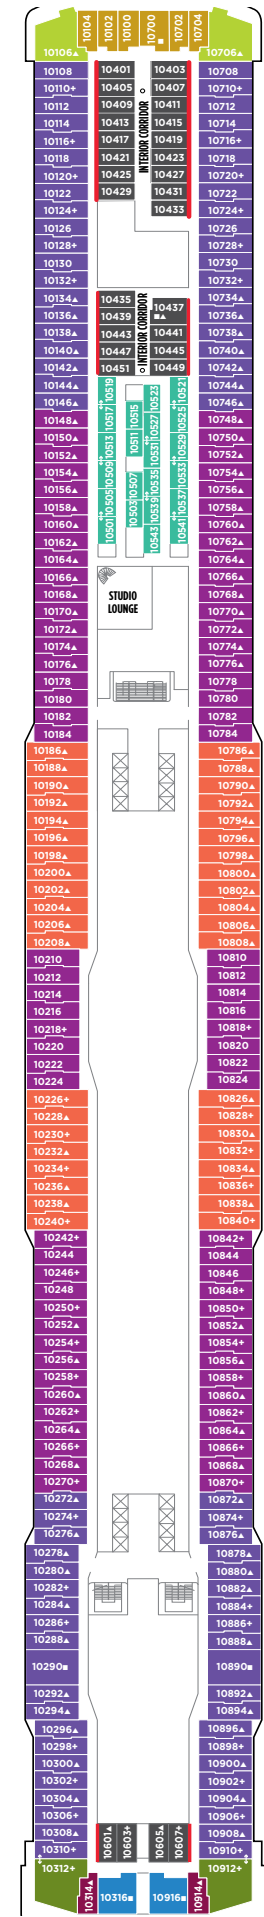

# NORWEGIAN BREAKAWAY DECK PLANS

## FEATURES

- 28 Dining Options/  
22 Bars & Lounges
- The Waterfront
- 678 Ocean Place
- Aqua Park/Main Pool<sup>®</sup>
- 5 Waterslides, including  
Free Fall
- Kids' Aqua Park
- 6 Hot Tubs
- The Haven by Norwegian<sup>®</sup>
- Spa Suites &  
Spa Balcony Staterooms
- Studios & Studio Lounge
- Breakaway Casino
- Adult-Only Clubs
- Spa & Beauty Salon
- Fitness Center
- Youth Centers

DECK 18

DECK 17

H2 H3 H4 H5

DECK 16

H4 H5

DECK 15

H6 H9 M9 MA B9 B1 BA BC  
I1 IA

DECK 14

H6 H7 MA B1 BA BC OA I1  
I2 IA IC

DECK 13

H6 H7 M2 M3 M4 B1 B2 B3  
B4 OA I1 I2

DECK 12

H6 H7 MA B1 BA BC OA IA  
IC T1

DECK 11

H6 H7 M1 MB B1 BB BD OA  
ID T1

DECK 10