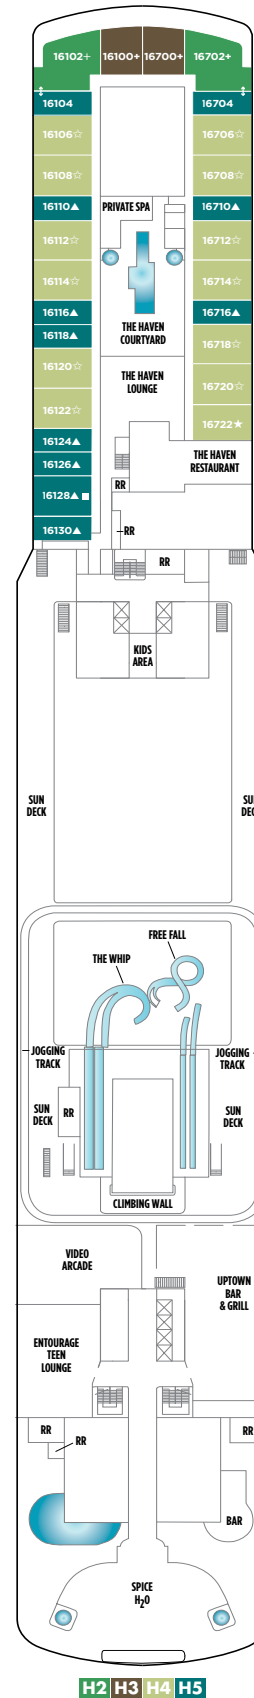

# NORWEGIAN BREAKAWAY DECK PLANS

## FEATURES

- 28 Dining Options/  
22 Bars & Lounges
- The Waterfront
- 678 Ocean Place
- Aqua Park/Main Pool<sup>®</sup>
- 5 Waterslides, including  
Free Fall
- Kids' Aqua Park
- 6 Hot Tubs
- The Haven by Norwegian<sup>®</sup>
- Spa Suites &  
Spa Balcony Staterooms
- Studios & Studio Lounge
- Breakaway Casino
- Adult-Only Clubs
- Spa & Beauty Salon
- Fitness Center
- Youth Centers

DECK 18

DECK 17

H2 H3 H4 H5

DECK 16

H4 H5

DECK 15

H6 H9 M9 MA B9 B1 BA BC  
I1 IA

DECK 14

H6 H7 MA B1 BA BC OA I1  
I2 IA IC

DECK 13

H6 H7 M2 M3 M4 B1 B2 B3  
B4 OA I1 I2

DECK 12

H6 H7 MA B1 BA BC OA IA  
IC T1

DECK 11

H6 H7 M1 MB B1 BB BD OA  
ID T1

DECK 10