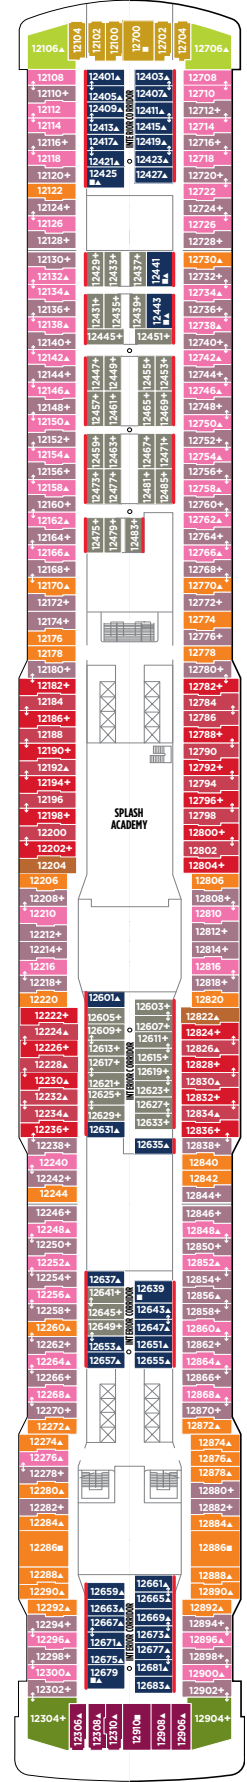

# NORWEGIAN BREAKAWAY DECK PLANS

## FEATURES

- 28 Dining Options/  
22 Bars & Lounges
- The Waterfront
- 678 Ocean Place
- Aqua Park/Main Pool<sup>®</sup>
- 5 Waterslides, including  
Free Fall
- Kids' Aqua Park
- 6 Hot Tubs
- The Haven by Norwegian<sup>®</sup>
- Spa Suites &  
Spa Balcony Staterooms
- Studios & Studio Lounge
- Breakaway Casino
- Adult-Only Clubs
- Spa & Beauty Salon
- Fitness Center
- Youth Centers

DECK 18

DECK 17

H2 H3 H4 H5

DECK 16

H4 H5

DECK 15

H6 H9 M9 MA B9 B1 BA BC  
I1 IA

DECK 14

H6 H7 MA B1 BA BC OA I1  
I2 IA IC

DECK 13

H6 H7 M2 M3 M4 B1 B2 B3  
B4 OA I1 I2

DECK 12

H6 H7 MA B1 BA BC OA IA  
IC T1

DECK 11

H6 H7 M1 MB B1 BB BD OA  
ID T1

DECK 10