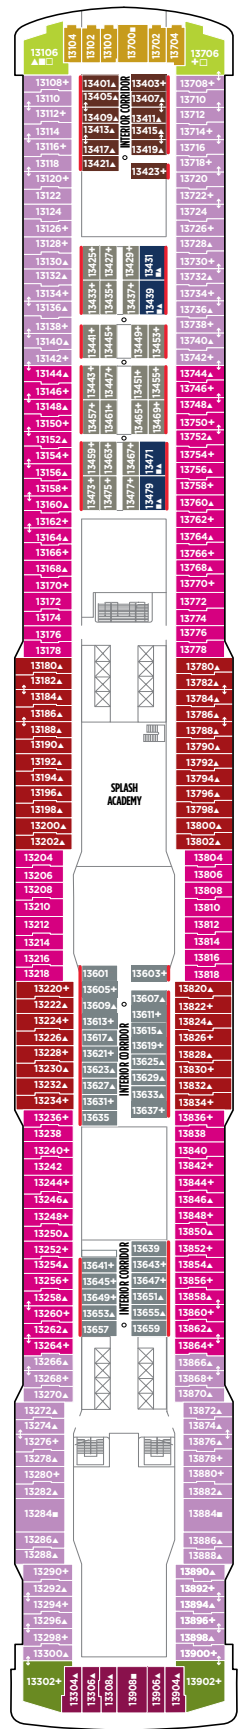

# NORWEGIAN BREAKAWAY DECK PLANS

## FEATURES

- 28 Dining Options/  
22 Bars & Lounges
- The Waterfront
- 678 Ocean Place
- Aqua Park/Main Pool<sup>®</sup>
- 5 Waterslides, including  
Free Fall
- Kids' Aqua Park
- 6 Hot Tubs
- The Haven by Norwegian<sup>®</sup>
- Spa Suites &  
Spa Balcony Staterooms
- Studios & Studio Lounge
- Breakaway Casino
- Adult-Only Clubs
- Spa & Beauty Salon
- Fitness Center
- Youth Centers

DECK 18

DECK 17

H2 H3 H4 H5

DECK 16

H4 H5

DECK 15

H6 H9 M9 MA B9 B1 BA BC  
I1 IA

DECK 14

H6 H7 MA B1 BA BC OA I1  
I2 IA IC

DECK 13

H6 H7 M2 M3 M4 B1 B2 B3  
B4 OA I1 I2

DECK 12

H6 H7 MA B1 BA BC OA IA  
IC T1

DECK 11

H6 H7 M1 MB B1 BB BD OA  
ID T1

DECK 10