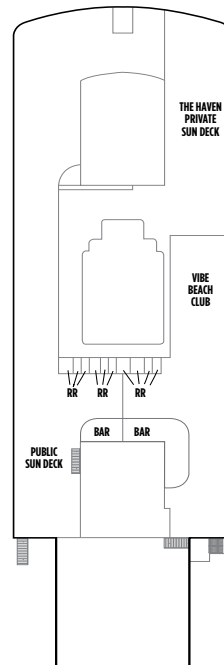

NORWEGIAN BREAKAWAY DECK PLANS

FEATURES

- 28 Dining Options/
  22 Bars & Lounges
- The Waterfront
- 678 Ocean Place
- Aqua Park/Main Pool®
- 5 Waterslides, including
  Free Fall
- Kids' Aqua Park
- 6 Hot Tubs
- The Haven by Norwegian®
- Spa Suites &
  Spa Balcony Staterooms
- Studios & Studio Lounge
- Breakaway Casino
- Adult-Only Clubs
- Spa & Beauty Salon
- Fitness Center
- Youth Centers

◇ Heated pool available

SYMBOL LEGEND

- Stateroom with facilities for the disabled (For information, contact Reservations)
- PrivaSea partially enclosed balcony
- ↕ Connecting staterooms
- ▲ Third-person occupancy available
- + Third- and/or fourth-person occupancy available
- ★ Third, fourth- and/or fifth-person occupancy available
- ☆ Up-to-sixth-person occupancy available
- Inside Stateroom door opens to center interior corridor and not towards Balcony Staterooms
- Solid Inside Stateroom wall
- ☒ Elevator
- RR Restroom

DECK 17