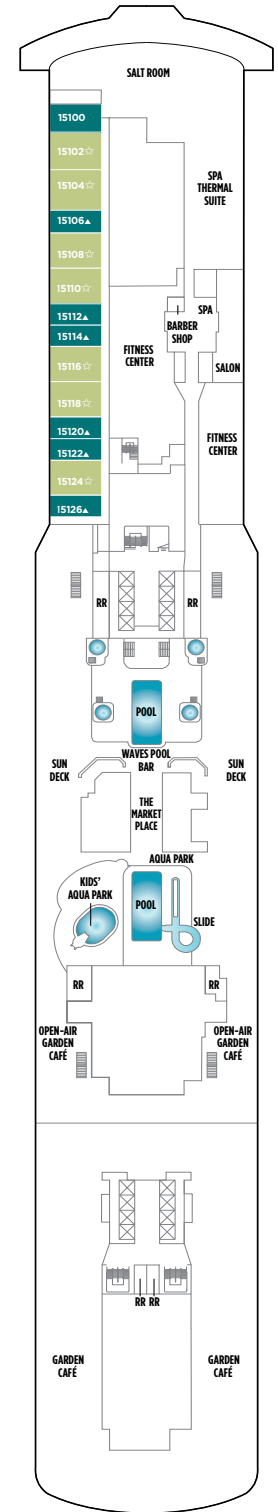

# NORWEGIAN BREAKAWAY DECK PLANS

## FEATURES

- 28 Dining Options/  
22 Bars & Lounges
- The Waterfront
- 678 Ocean Place
- Aqua Park/Main Pool<sup>®</sup>
- 5 Waterslides, including  
Free Fall
- Kids' Aqua Park
- 6 Hot Tubs
- The Haven by Norwegian<sup>®</sup>
- Spa Suites &  
Spa Balcony Staterooms
- Studios & Studio Lounge
- Breakaway Casino
- Adult-Only Clubs
- Spa & Beauty Salon
- Fitness Center
- Youth Centers

DECK 18

DECK 17

H2 H3 H4 H5

DECK 16

H4 H5

DECK 15

H6 H9 M9 MA B9 B1 BA BC  
I1 IA

DECK 14

H6 H7 MA B1 BA BC OA I1  
I2 IA IC

DECK 13

H6 H7 M2 M3 M4 B1 B2 B3  
B4 OA I1 I2

DECK 12

H6 H7 MA B1 BA BC OA IA  
IC T1

DECK 11

H6 H7 M1 MB B1 BB BD OA  
ID T1

DECK 10