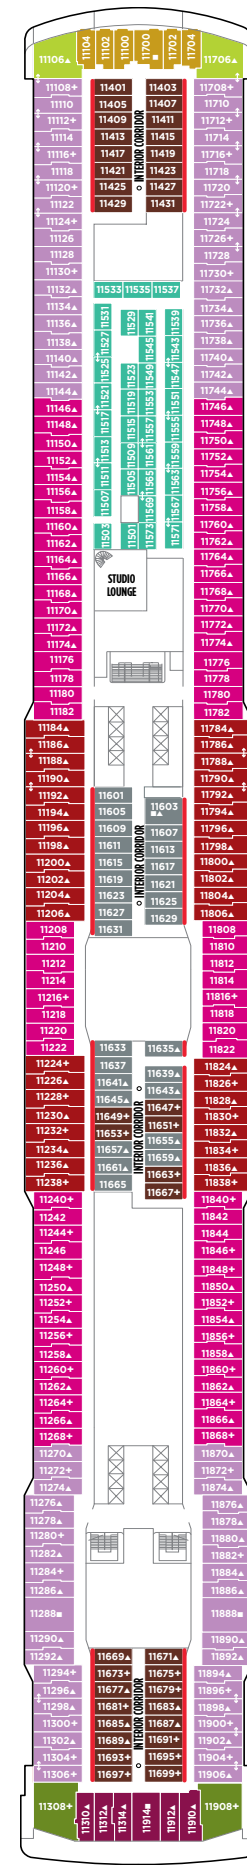

# NORWEGIAN BREAKAWAY DECK PLANS

## FEATURES

- 28 Dining Options/  
22 Bars & Lounges
- The Waterfront
- 678 Ocean Place
- Aqua Park/Main Pool<sup>®</sup>
- 5 Waterslides, including  
Free Fall
- Kids' Aqua Park
- 6 Hot Tubs
- The Haven by Norwegian<sup>®</sup>
- Spa Suites &  
Spa Balcony Staterooms
- Studios & Studio Lounge
- Breakaway Casino
- Adult-Only Clubs
- Spa & Beauty Salon
- Fitness Center
- Youth Centers

DECK 18

DECK 17

H2 H3 H4 H5

DECK 16

H4 H5

DECK 15

H6 H9 M9 MA B9 B1 BA BC  
I1 IA

DECK 14

H6 H7 MA B1 BA BC OA I1  
I2 IA IC

DECK 13

H6 H7 M2 M3 M4 B1 B2 B3  
B4 OA I1 I2

DECK 12

H6 H7 MA B1 BA BC OA IA  
IC T1

DECK 11

H6 H7 M1 MB B1 BB BD OA  
ID T1

DECK 10