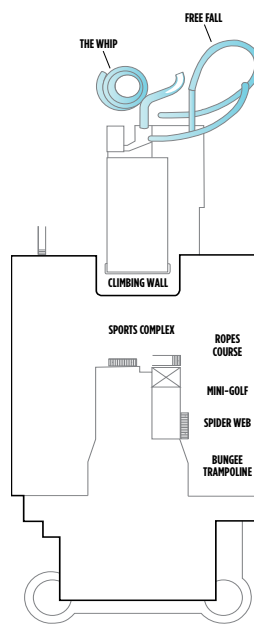

NORWEGIAN BREAKAWAY DECK PLANS

FEATURES

- 28 Dining Options/
  22 Bars & Lounges
- The Waterfront
- 678 Ocean Place
- Aqua Park/Main Pool®
- 5 Waterslides, including
  Free Fall
- Kids' Aqua Park
- 6 Hot Tubs
- The Haven by Norwegian®
- Spa Suites &
  Spa Balcony Staterooms
- Studios & Studio Lounge
- Breakaway Casino
- Adult-Only Clubs
- Spa & Beauty Salon
- Fitness Center
- Youth Centers

◇ Heated pool available

SYMBOL LEGEND

- Stateroom with facilities for the disabled (For information, contact Reservations)
- PrivaSea partially enclosed balcony
- ↕ Connecting staterooms
- ▲ Third-person occupancy available
- + Third- and/or fourth-person occupancy available
- ★ Third, fourth- and/or fifth-person occupancy available
- ☆ Up-to-sixth-person occupancy available
- Inside Stateroom door opens to center interior corridor and not towards Balcony Staterooms
- Solid Inside Stateroom wall
- ☒ Elevator
- RR Restroom

DECK 17