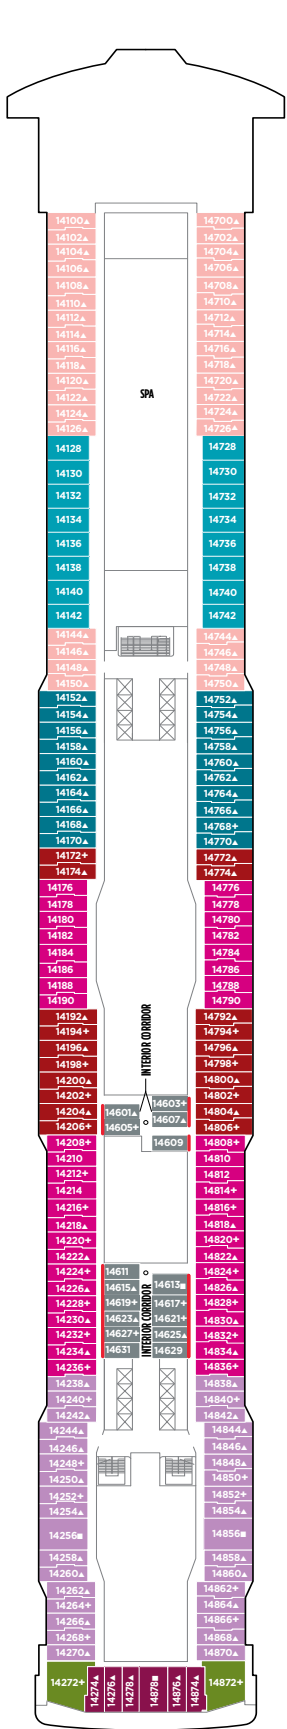

# NORWEGIAN BREAKAWAY DECK PLANS

## FEATURES

- 28 Dining Options/  
22 Bars & Lounges
- The Waterfront
- 678 Ocean Place
- Aqua Park/Main Pool<sup>®</sup>
- 5 Waterslides, including  
Free Fall
- Kids' Aqua Park
- 6 Hot Tubs
- The Haven by Norwegian<sup>®</sup>
- Spa Suites &  
Spa Balcony Staterooms
- Studios & Studio Lounge
- Breakaway Casino
- Adult-Only Clubs
- Spa & Beauty Salon
- Fitness Center
- Youth Centers

DECK 18

DECK 17

H2 H3 H4 H5

DECK 16

H4 H5

DECK 15

H6 H9 M9 MA B9 B1 BA BC  
I1 IA

DECK 14

H6 H7 MA B1 BA BC OA I1  
I2 IA IC

DECK 13

H6 H7 M2 M3 M4 B1 B2 B3  
B4 OA I1 I2

DECK 12

H6 H7 MA B1 BA BC OA IA  
IC T1

DECK 11

H6 H7 M1 MB B1 BB BD OA  
ID T1

DECK 10