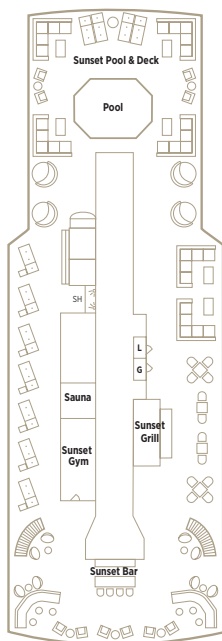

Crystal Esprit Deck Plans

Note: third berth available in OS, S1, S2 and S3 only, based on availability and capacity

⚡ Connecting rooms

Sunset Deck 5

Crystal Deck 4

Horizon Deck 3

Seabreeze Deck 2